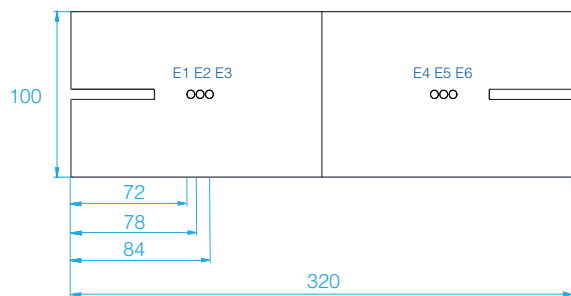

Elektrificatie Dock

Elektrificatiemogelijkheden Dock

De tafel Dock kan voorzien worden van elektrificatie.

Hiervoor dient aangegeven te worden:

De plaats waar de elektrificatie gewenst is, door middel van E1 tot en met E6.

En de invulling van deze elektrificatiepunten.

Deze staan vermeld op het prijsblad aan het einde van het hoofdstuk tafels.

De plaats van de elektrificatie

Deze wordt aangeduid met een E-nummer.

Hiernaast staat de tafel in de kleinste maat afgebeeld. De grotere tafels zijn hierop afgestemd.

Dat betekent dat bij de overige tafels het elektrificatiepunt altijd 72cm van de zijkant van de tafel begint.

De genoemde maten zijn maten van de zijkant van de tafel tot het hart van de elektrificatie.

De invulling van de elektrificatie

Op het prijsblad 'elektrificatie' aan het einde van dit hoofdstuk, staan de verschillende mogelijkheden voor elektrificatie vermeld.

Voor Dock kan gekozen worden uit:

- Netbox Spot