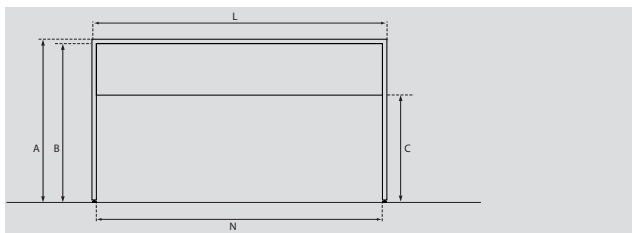

# Cheek

Lande Design Team | 2005

Cheek kruk

kern	A	B	C	L	N
30mm	45cm	42cm	22cm	45cm	33cm

Cheek tafel

kern	A	B	C	L	N
30mm	75cm	72cm	52cm	180cm	174cm

Cheek statafel

kern	A	B	C	L	N
30mm	110cm	107cm	87cm	180cm	174cm