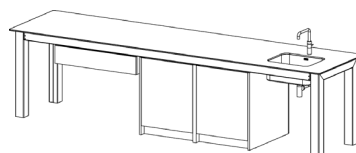

361-002 B: incl. schuiflade 95x20cm links, kast met koelkast en vaatwasser midden en spoelbak, kraan en sifon rechts

hoogte	96cm
breedte	361cm
diepte	90cm