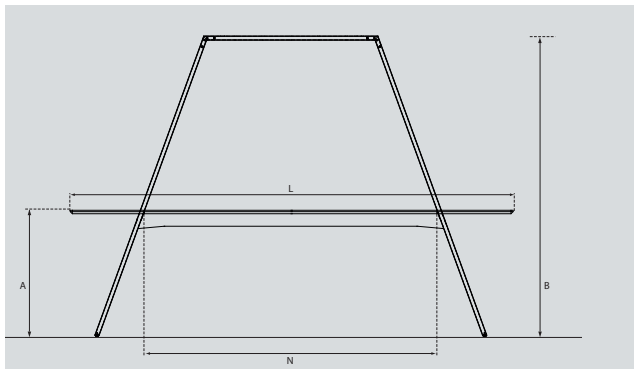

# Dock

Kurt Van Overbeke | 2018

Dock

kern	A	B	L	N
24mm multiplex	74,5cm	200cm	320cm	210cm

Dock

kern	A	B	L	N
24mm multiplex	90cm	215cm	320cm	210cm