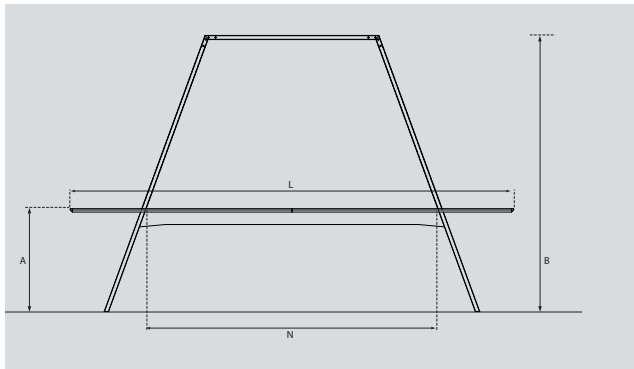

# Dock

Kurt Van Overbeke | 2018

Dock

kern	A	B	L	N
24mm multiplex	74,5cm	200cm	320cm	210cm

Dock

kern	A	B	L	N
24mm multiplex	90cm	215cm	320cm	210cm