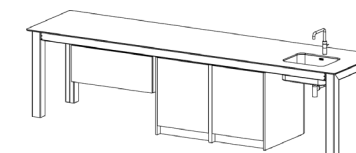

361-003 B: incl. schuiflade 95x40cm links, kast met koelkast en vaatwasser midden en spoelbak, kraan en sifon rechts

hoogte	96cm
breedte	361cm
diepte	90cm

Prijzen in Euro's excl. BTW

blad	front in fine texture lak	front in fineer
Hi-Macs wit	12723	13056
Hi-Macs marmer-look	17033	17366

front in fine texture lak	front in fineer
11966	12226
16276	16536

front in fine texture lak	front in fineer
12030	12308
16340	16618