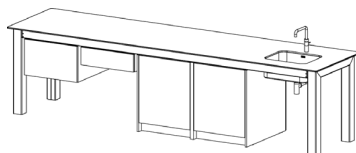

361-001 B: incl. schuiflade 62x40cm links, schuiflade 62x20cm en kast met koelkast en vaatwasser midden en spoelbak, kraan en sifon rechts

basiselement 361cm

hoogte	96cm
breedte	361cm
diepte	90cm