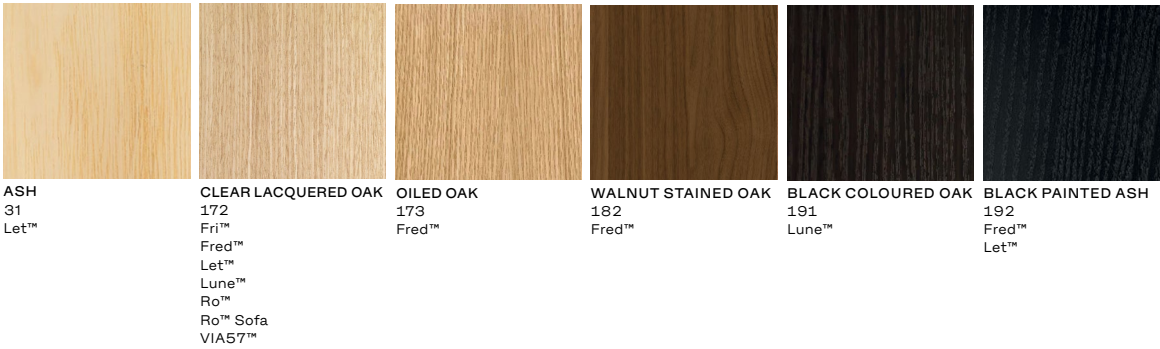

SOLID WOOD LOUNGE AND SOFAS

ASH
31
Let™

CLEAR LACQUERED OAK
172
Fri™
Fred™
Let™
Lune™
Ro™
Sofa
VIA57™

OILED OAK
173
Fred™

WALNUT STAINED OAK
182
Fred™

BLACK COLOURED OAK
191
Lune™

BLACK PAINTED ASH
192
Fred™
Let™