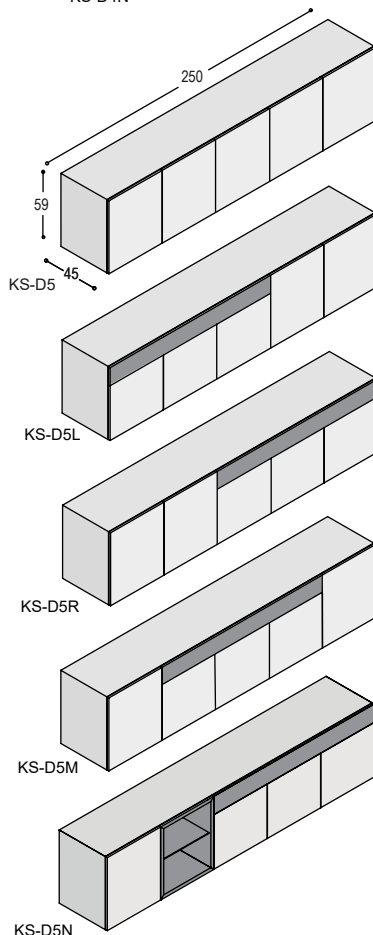

SOLO DRESSOIRS 250x59cm

uni- of
effect lak

KS-D5	hangend SOLO dressoir 250x59x45cm, met 5 deuren en 5 schappen, geheel in lak ...	3.005,-
KS-D5L	hangend SOLO dressoir 250x59x45cm, met 5 deuren, 2 schappen en 3 laden links, geheel in lak ...	3.275,-
KS-D5R	hangend SOLO dressoir 250x59x45cm, met 5 deuren, 2 schappen en 3 laden rechts, geheel in lak ...	3.275,-
KS-D5M	hangend SOLO dressoir 250x59x45cm, met 5 deuren, 2 schappen en 3 laden midden, geheel in lak ...	3.275,-
KS-D5N	hangend SOLO dressoir 250x59x45cm, met 4 deuren, 1 schap, nis 59x50x35cm met glazen schap en 3 laden rechts, geheel in lak ...	3.835,-

MEERPRIJZEN HOUTFINEER

KS-LL1	meerprijs ladefront 50x15cm in houtfineer (of hoogglans)	85,-
KS-LL2	meerprijs ladefront 100x15cm in houtfineer (of hoogglans)	100,-
KS-LL3	meerprijs ladefront 150x15cm in houtfineer (of hoogglans)	115,-
KS-N5H	meerprijs nis 50x59x35cm in houtfineer	160,-
L-L1A	dimbare LED spot in nis, warmwit met afstandsbediening	360,-
KS-VS2	extra schap 47x40cm in lak (onder lade)	70,-