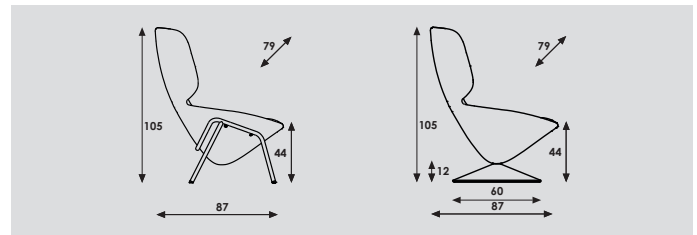

Moon

Patrick Norguet | 2022

Artifort®

Base:

4-legged

- Steel tube frame Ø 25x2mm.
- Finished in powder coat colour.
- With black plastic gliders. Possible with felt.

Disc, swiveling Ø 600mm.

- In structure powder coating colour.
- Disc is delivered standard with a plastic ring at the bottom.

Seat- and back:

- Steel insertframe.
- Covered with moulded PU-foam.

Upholstery:

- Upholstery category **1 2 3 5**
- Concealed zipper in the back.
- Depending on the chosen upholstery, after a while pleats will appear. This cannot be avoided.

Moon

model	armchair, 4-legged	armchair, disc, swiveling
meterage	341cm	341cm
weight	25kg	31,5cm
packing	1,1m3	1,1m3