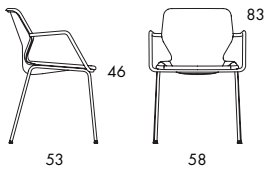

O48 4.1 kg | 0.29 m³/pc 

O48A 5.45 kg | 0.36 m³/2 pcs 

STACKABLE CHAIR | ARMCHAIR. Seat shell in 100% hot-moulded polyester form felt. The inside of the form felt shell can be laminated with microfibre Plain, Melange/Dinamica, Waterborn/Kvadrat or leather as per colour chart. 6a. Frame in chrome-plated (chrome III) or black-painted steel. With or without arms. Flexible feet in acetal plastic.

BLÅ STATION

O48 4.1 kg | 0.29 m³/pc 

	O48
Seat height	46
Overall height	83
Overall width	53
Seat depth	44
Overall depth	53
Weight, kg	4.1
Cbm	0.29/pcs
Cbm	0.38/4 pcs

O48A 5.45 kg | 0.36 m³/2 pcs 

O48A	
Seat height	46
Overall height	83
Overall width	58
Seat depth	44
Overall depth	53
Weight, kg	5.45
Cbm	0.36/2 pcs
Cbm	0.38/4 pcs
Cbm	1.2/14 pcs