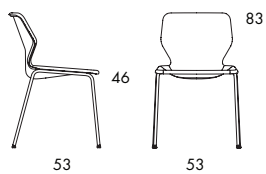

O48 4.1 kg | 0.29 m³/pc 

O48A 5.45 kg | 0.36 m³/2 pcs 

STACKABLE CHAIR | ARMCHAIR. Seat shell in 100% hot-moulded polyester form felt. The inside of the form felt shell can be laminated with microfibre Plain, Melange/Dinamica, Waterborn/Kvadrat or leather as per colour chart. 6a. Frame in chrome-plated (chrome III) or black-painted steel. With or without arms. Flexible feet in acetal plastic.

BLÅ STATION

O48 4.1 kg | 0.29 m³/pc 

	O48
Seat height	46
Overall height	83
Overall width	53
Seat depth	44
Overall depth	53
Weight, kg	4.1
Cbm	0.29/pcs
Cbm	0.38/4 pcs

O48A 5.45 kg | 0.36 m³/2 pcs 

O48A	
Seat height	46
Overall height	83
Overall width	58
Seat depth	44
Overall depth	53
Weight, kg	5.45
Cbm	0.36/2 pcs
Cbm	0.38/4 pcs
Cbm	1.2/14 pcs