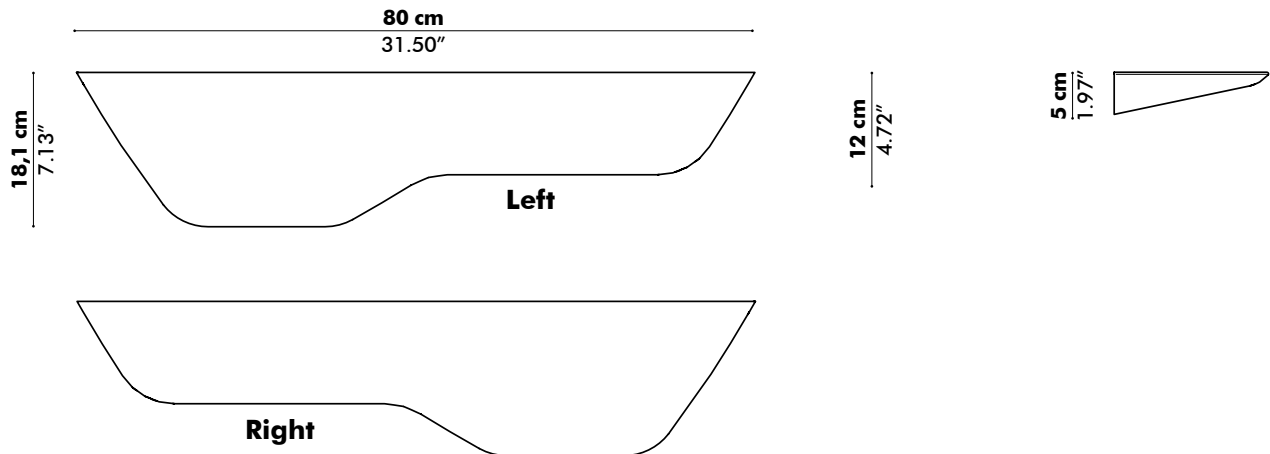

Dimensions

BuzziPlank M