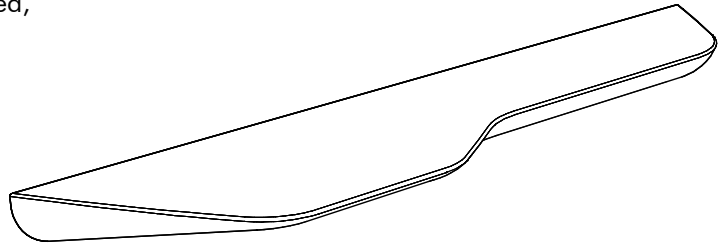

BuzziPlank

Product Specification Sheet

This document contains technical information about the BuzziPlank

A multipurpose shelf with harmonious curves

BuzziPlank is a sleek and simple shelf with organic curves.

 Left | Right
M | L

 Solid Wood: Ash Natural, Ash Black Stained, Ash White Wash or Ash Walnut Stained

 Dry use

Content

Configurations	3
Fixing System	4
Finishes	4
Dimensions	5

Configurations

BuzziPlank M

📍 Left | Right

🌲 Solid Wood: Ash Natural, Ash Black Stained,
Ash White Wash or Ash Walnut Stained

✂ L 80 cm W 18,1 cm H 5 cm
L 31.50" W 7.13" H 1.97"

⚖ 2,5 kg | 5.51 lbs

BuzziPlank L

📍 Left | Right

🌲 Solid Wood: Ash Natural, Ash Black Stained,
Ash White Wash or Ash Walnut Stained