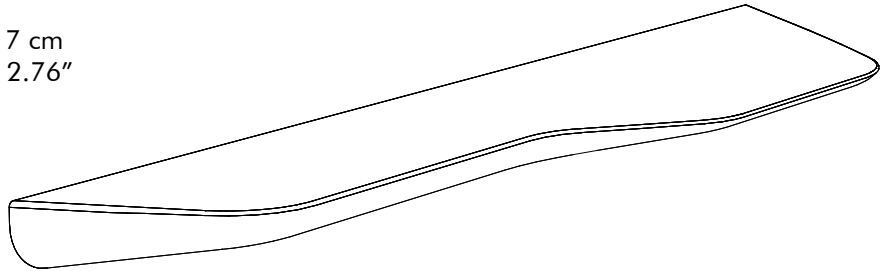

🌲 Solid Wood: Ash Natural, Ash Black Stained,
Ash White Wash or Ash Walnut Stained

✂ L 80 cm W 18,1 cm H 5 cm
L 31.50" W 7.13" H 1.97"

⚖ 2,5 kg | 5.51 lbs

BuzziPlank L

📍 Left | Right

🌲 Solid Wood: Ash Natural, Ash Black Stained,
Ash White Wash or Ash Walnut Stained

✂ L 120 cm W 29,7 cm H 7 cm
L 47.24" W 11.69" H 2.76"

⚖ 8,3 kg | 18.30 lbs

Fixing System

Wall mounted

- Blind shelf supports are included
- 2 for M BuzziPlank
- 3 for L BuzziPlank

Finishes

Ash Natural

Ash Black Stained