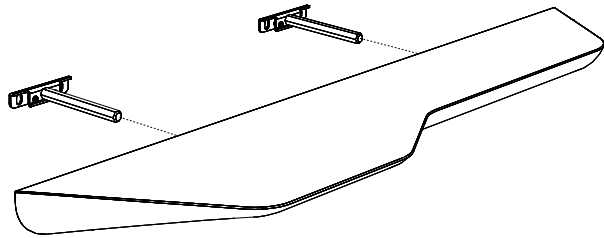

🌲 Solid Wood: Ash Natural, Ash Black Stained,
Ash White Wash or Ash Walnut Stained

✂ L 80 cm W 18,1 cm H 5 cm
L 31.50" W 7.13" H 1.97"

⚖ 2,5 kg | 5.51 lbs

BuzziPlank L

📍 Left | Right

🌲 Solid Wood: Ash Natural, Ash Black Stained,
Ash White Wash or Ash Walnut Stained

✂ L 120 cm W 29,7 cm H 7 cm
L 47.24" W 11.69" H 2.76"

⚖ 8,3 kg | 18.30 lbs

Fixing System

Wall mounted

- Blind shelf supports are included
- 2 for M BuzziPlank
- 3 for L BuzziPlank

Finishes

Ash Natural

Ash Black Stained

Ash White Wash

Ash Walnut Stained

Dimensions

BuzziPlank M

BuzziPlank L