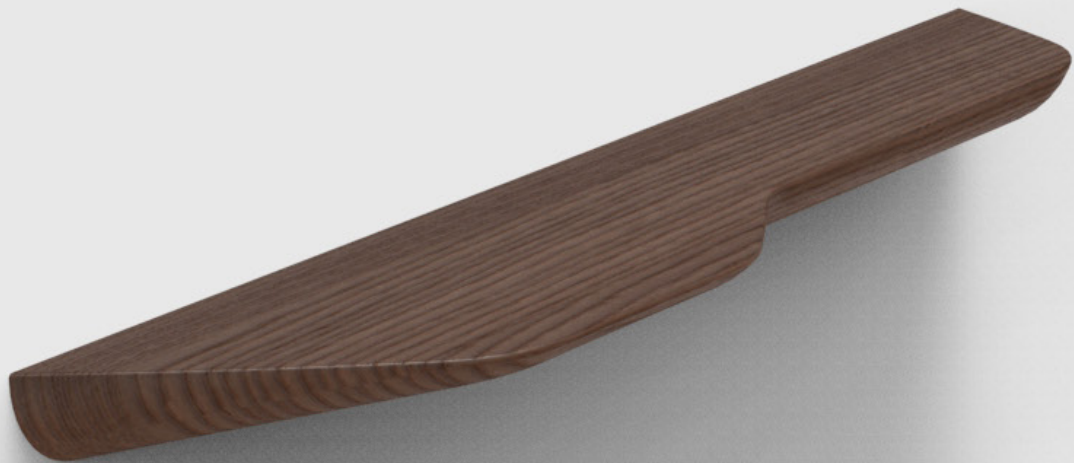

BuzziPlank

Product Specification Sheet

This document contains technical information about the BuzziPlank

A multipurpose shelf with harmonious curves

BuzziPlank is a sleek and simple shelf with organic curves.

It acts as a standing workspace or a place to hold your valuables and is fixed to the wall. Its plank-like design is softened with smooth edges. Available in solid wood.

Design by Gerd Couckhuyt

General