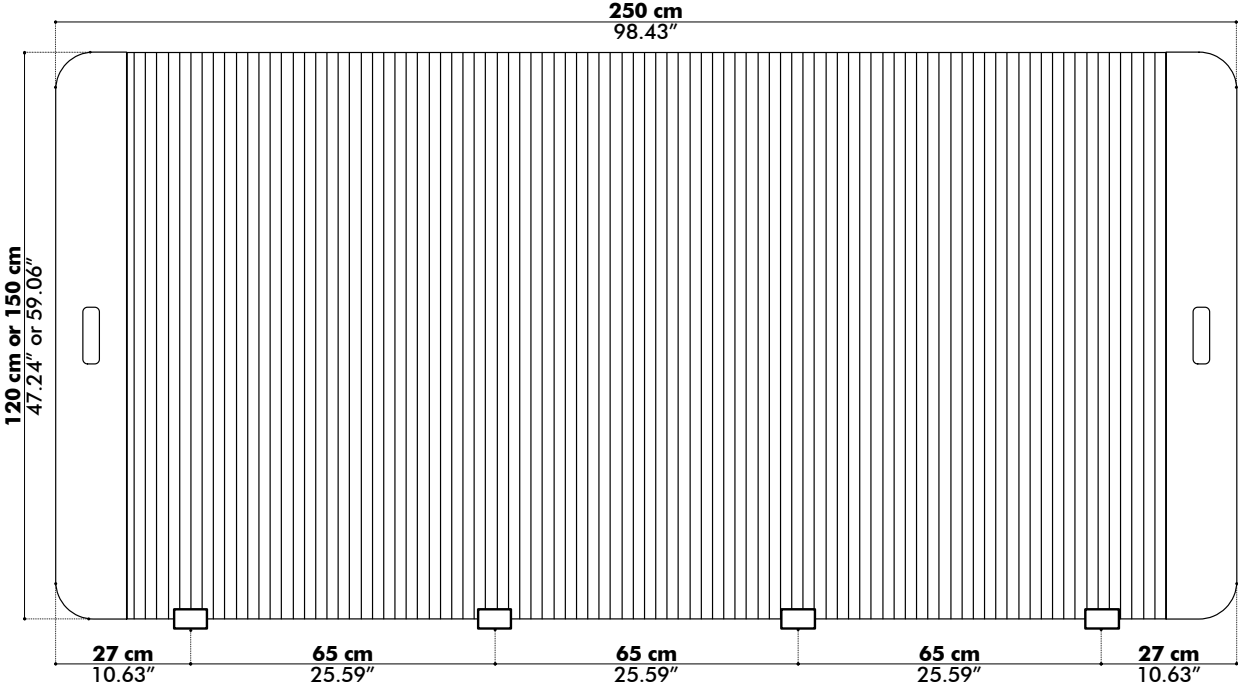

Dimensions

Acoustics

BuzziTwist

Equivalent sound absorption area in m² per object

Hz	Aeq/m ²
125	4.85
250	3.51
500	6.69
1000	8.14
2000	6.39
4000	6.15