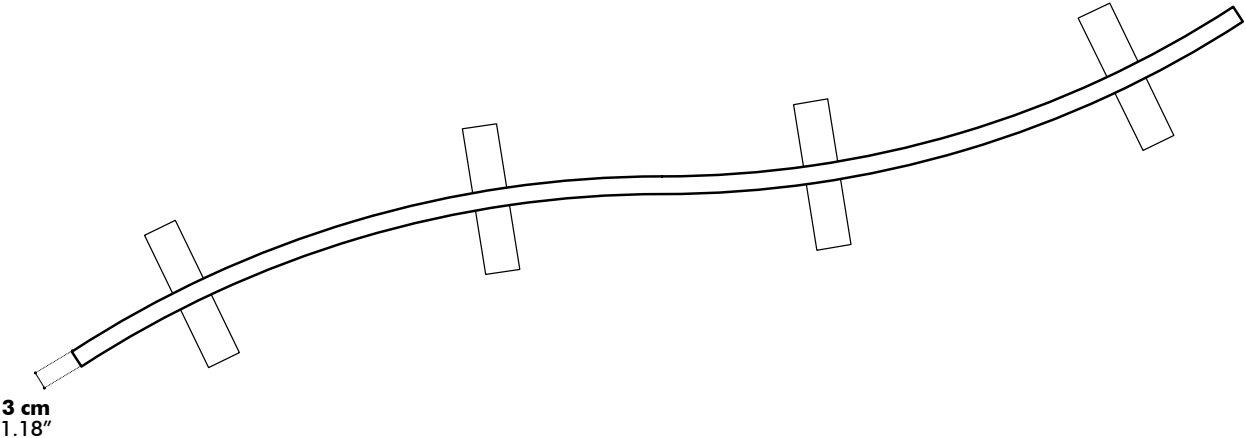

Dimensions

Acoustics

BuzziTwist

Equivalent sound absorption area in m² per object

Hz	Aeq/m ²
125	4.85
250	3.51
500	6.69
1000	8.14
2000	6.39
4000	6.15