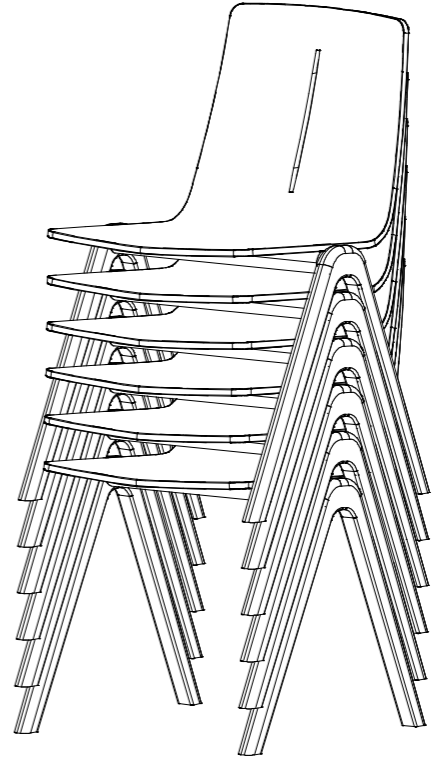

A line ultra chair

DUTCHGLOBE
WWW.DUTCHGLOBE.NL MADE IN HOLLAND

A line ultra chair

The A line ultra chair is a solid wooden chair made of finger jointed oak wood .
The stackable chair is crosswise veneered and has a nice detail in the back of the chair.
The chair can be stained in several colors.

A line ultra chair

A line ultra chair

Black

A line ultra chair

Nut

A line ultra chair

Seat upholstered

A line ultra chair

Seat & Back upholstered

Reference projects

Drawings

Materials

Oak nature

Oak white wash

Oak loam

Oak nut