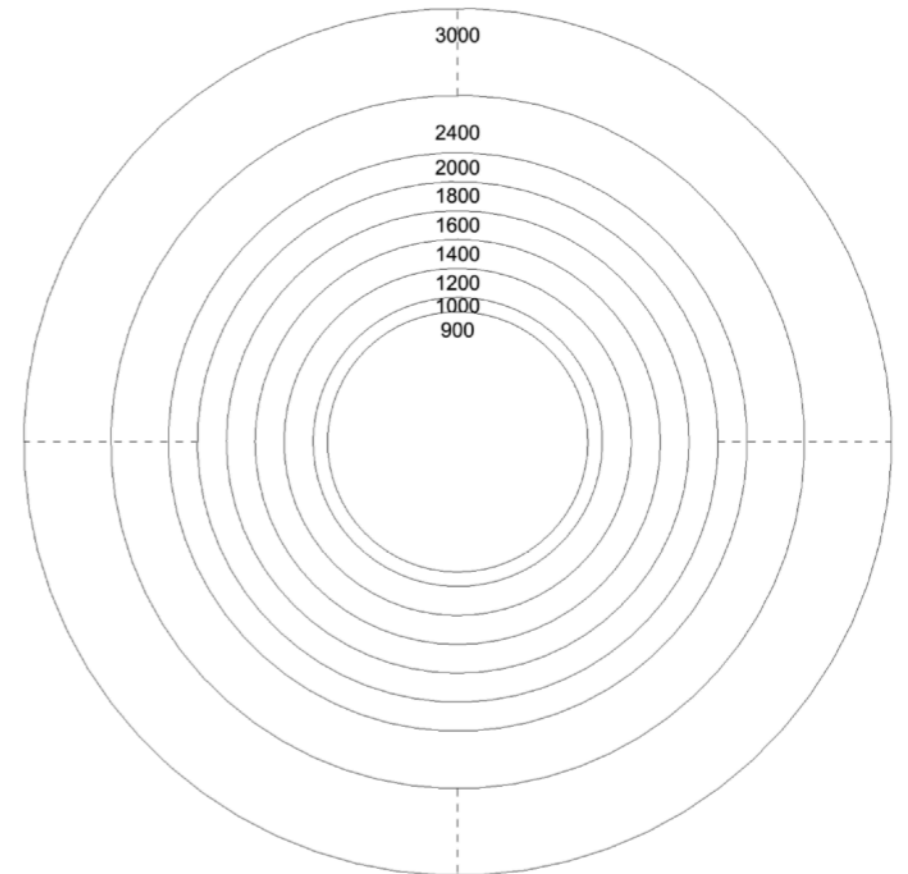

V Square

DUTCHGLOBE
WWW.DUTCHGLOBE.NL MADE IN HOLLAND

V Square 2

V Square 2 | 3 | 4

The V Square series consists out of small diagonal legs of solid wood. With conference tables in round, square, oval and rectangular. The tops seems endless. Minimalistic design and sleek legs gives the table a contemporary look. From lounge benches to bar tables. Low or high. Stained in several colors. We can use finger jointed oak wood or Finger jointed rubberwood.

V Square 3

V Square 2 | 3 | 4

Workbenches with multiple cable management options gives the table it's large possibilities to use the tables in meeting rooms as desk or as bar tables.

V Square 4

V Square 3 | 4 round

Drawings

2000-1200

2400-1200

3000-1200

3200-1200

3200-1400

3600-1200

4200-1200