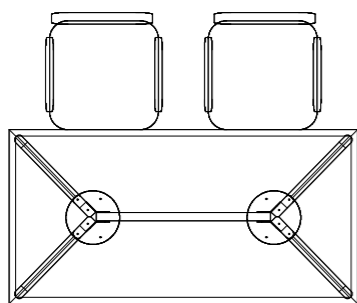

V Square

DUTCHGLOBE
WWW.DUTCHGLOBE.NL MADE IN HOLLAND

V Square 2

V Square 2 | 3 | 4

The V Square series consists out of small diagonal legs of solid wood. With conference tables in round, square, oval and rectangular. The tops seems endless. Minimalistic design and sleek legs gives the table a contemporary look. From lounge benches to bar tables. Low or high. Stained in several colors. We can use finger jointed oak wood or Finger jointed rubberwood.

V Square 3

V Square 2 | 3 | 4

Workbenches with multiple cable management options gives the table it's large possibilities to use the tables in meeting rooms as desk or as bar tables.

V Square 4

V Square 3 | 4 round

V square 2 | 3 | 4 HIGH

Reference projects

Reference projects

Drawings

4 P

1600-800

4 P

1800-800