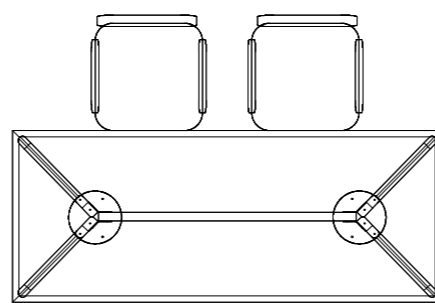

V Square

DUTCHGLOBE
WWW.DUTCHGLOBE.NL MADE IN HOLLAND

V Square 2

V Square 2 | 3 | 4

The V Square series consists out of small diagonal legs of solid wood. With conference tables in round, square, oval and rectangular. The tops seems endless. Minimalistic design and sleek legs gives the table a contemporary look. From lounge benches to bar tables. Low or high. Stained in several colors. We can use finger jointed oak wood or Finger jointed rubberwood.

V Square 3

V Square 2 | 3 | 4

Workbenches with multiple cable management options gives the table it's large possibilities to use the tables in meeting rooms as desk or as bar tables.

V Square 4

V Square 3 | 4 round

V square 2 | 3 | 4 HIGH

Reference projects

Reference projects

Drawings

4 P

1600-800

4 P

1800-800