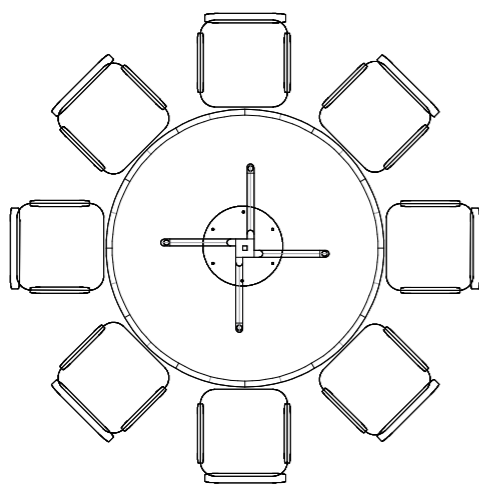

V Square

DUTCHGLOBE
WWW.DUTCHGLOBE.NL MADE IN HOLLAND

V Square 2

V Square 2 | 3 | 4

The V Square series consists out of small diagonal legs of solid wood. With conference tables in round, square, oval and rectangular. The tops seems endless. Minimalistic design and sleek legs gives the table a contemporary look. From lounge benches to bar tables. Low or high. Stained in several colors. We can use finger jointed oak wood or Finger jointed rubberwood.

1400

8 P

1600

8 P

1800

Drawings

6 P
2200-1100

8 P
2800-1200