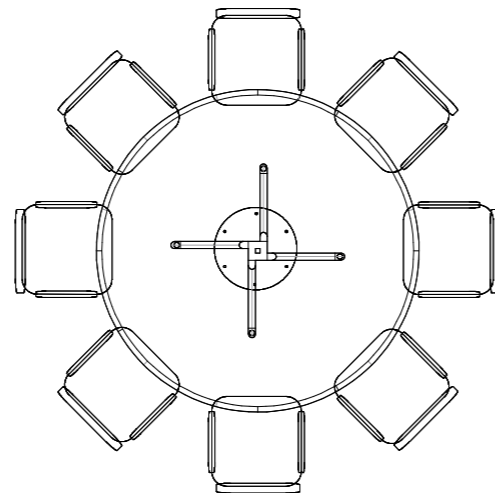

V Square

DUTCHGLOBE
WWW.DUTCHGLOBE.NL MADE IN HOLLAND

V Square 2

V Square 2 | 3 | 4

The V Square series consists out of small diagonal legs of solid wood. With conference tables in round, square, oval and rectangular. The tops seems endless. Minimalistic design and sleek legs gives the table a contemporary look. From lounge benches to bar tables. Low or high. Stained in several colors. We can use finger jointed oak wood or Finger jointed rubberwood.

4800-1200

3600-1400

4200-1400

4800-1400

6000-1200

6000-1400

Drawings

3 P

1000

4 P

1000

4 P

1200

4 P

1200

6 P

1400

8 P

1600

8 P

1800

Drawings

6 P
2200-1100

8 P
2800-1200