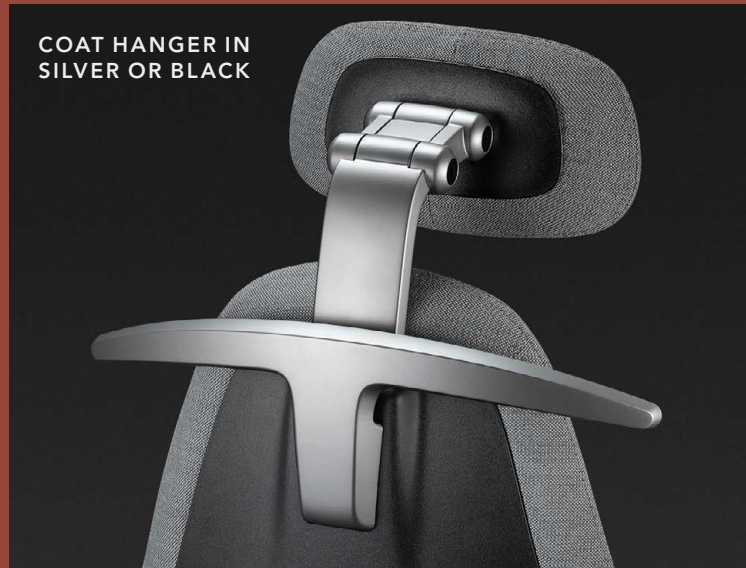

OPTIONS

NECKREST IN SILVER OR BLACK

GAS STEAMS FOR DIFFERENT SEAT HEIGHTS

FOOTBASE IN SILVER, BLACK OR POLISHED ALUMINIUM

COATHOOK IN SILVER OR BLACK

COAT HANGER IN SILVER OR BLACK

CASTORS FOR HARD OR SOFT FLOORS

DUO UPHOLSTERY

ARMREST IN SILVER OR BLACK

DECORATIVE STITCHING

PERFORMANCE · DESIGNED FOR HUMAN

There is a wide range of options and accessories available for the RH Mereo. Include them when you order your chair or add them along the way.