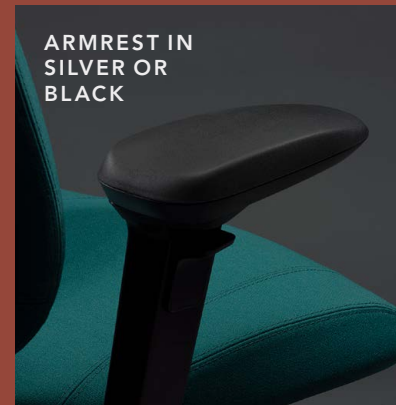

CASTORS FOR HARD OR SOFT FLOORS