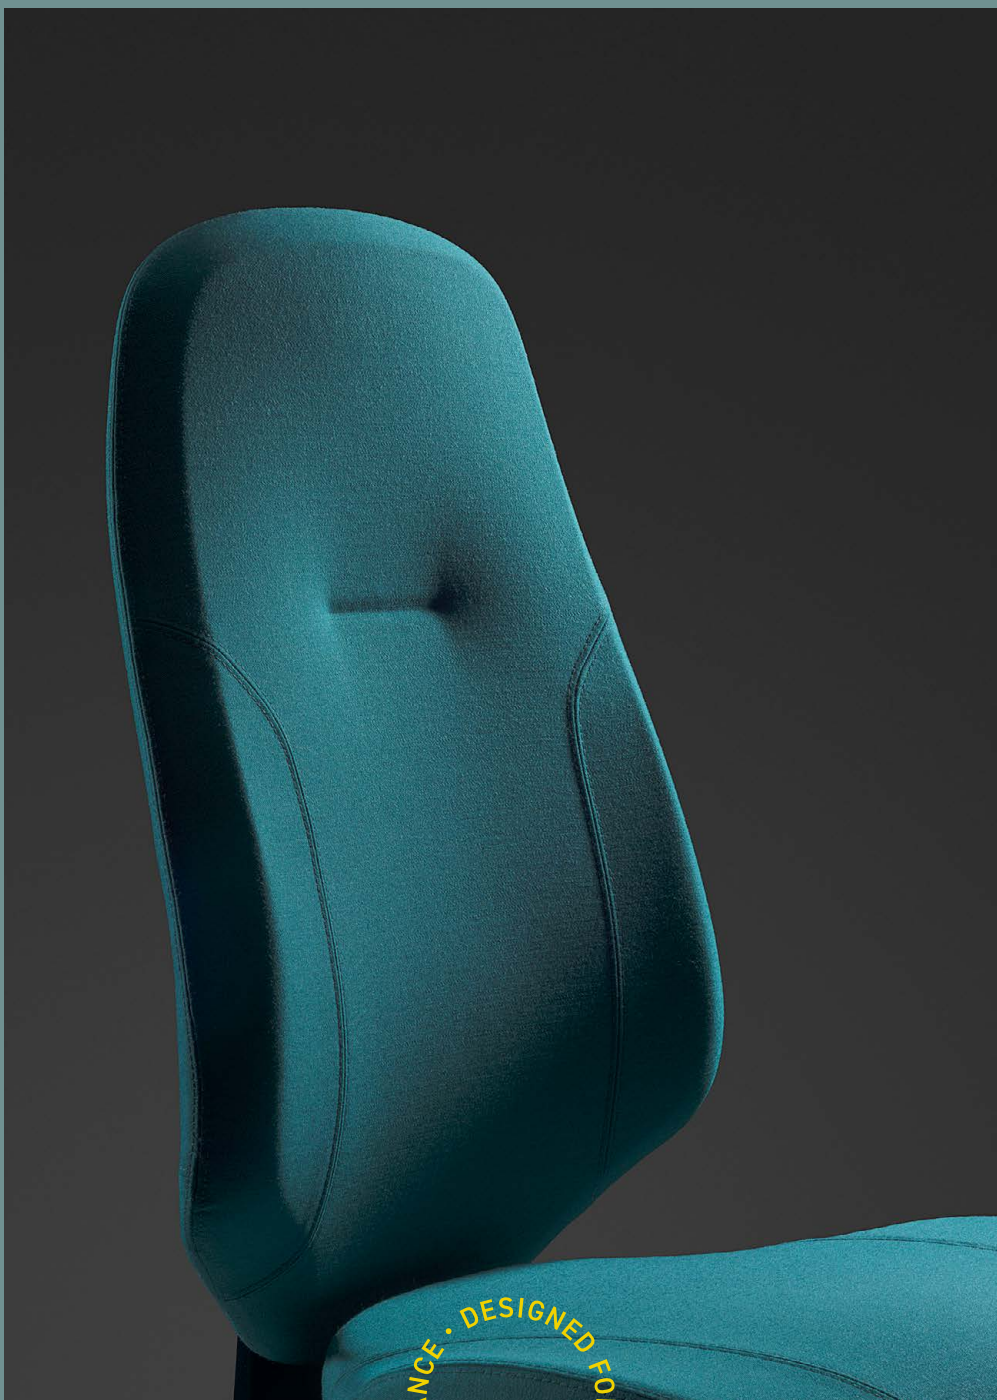

RH MEREEO

DESIGNED FOR HUMAN PERFORMANCE

Inspired by the dynamic nature of today's working life, the RH Mereo is a perfect fit for anyone. Improved ergonomic features, intuitive handles and a clean shape makes it easily adjusted to personal needs and preferences – no matter what size or shape you are. A chair for the whole office to share, providing both bodies and minds with extra energy.

ENHANCED PERFORMANCE

The RH Mereo is crafted to enhance performance for both individuals and teams in contemporary work places. Built around our unique ergonomic technology that follows your body's natural structure, this chair is also characterized by high flexibility and strong visual elegance.

UPRIGHT POSTURE

Good posture is another key to endurance and helps relieve your body from strain, tension and pressure. The RH Mereo prompts you to always keep an upright position with the spine in a natural s-curve. Our unique Tvedt cushion in the upper back rest provides a gentle push between shoulder blades, to help you sit straight and keep an open posture. The chair's main movement points are located near the knee and hip joints which helps you keep your feet on floor without adjusting seat or backrest.

ADJUSTABLE SEAT IMPROVES BLOOD CIRCULATION AND LEG SUPPORT

FRICTIONLESS TILT MECHANISM FOLLOWS YOUR EVERY MOVEMENT

RAISED BASE AND CURVED ARMS HELPS KEEP FEET FIRMLY ON THE FLOOR

WATERFALL EDGES REDUCE PRESSURE ON THIGHS