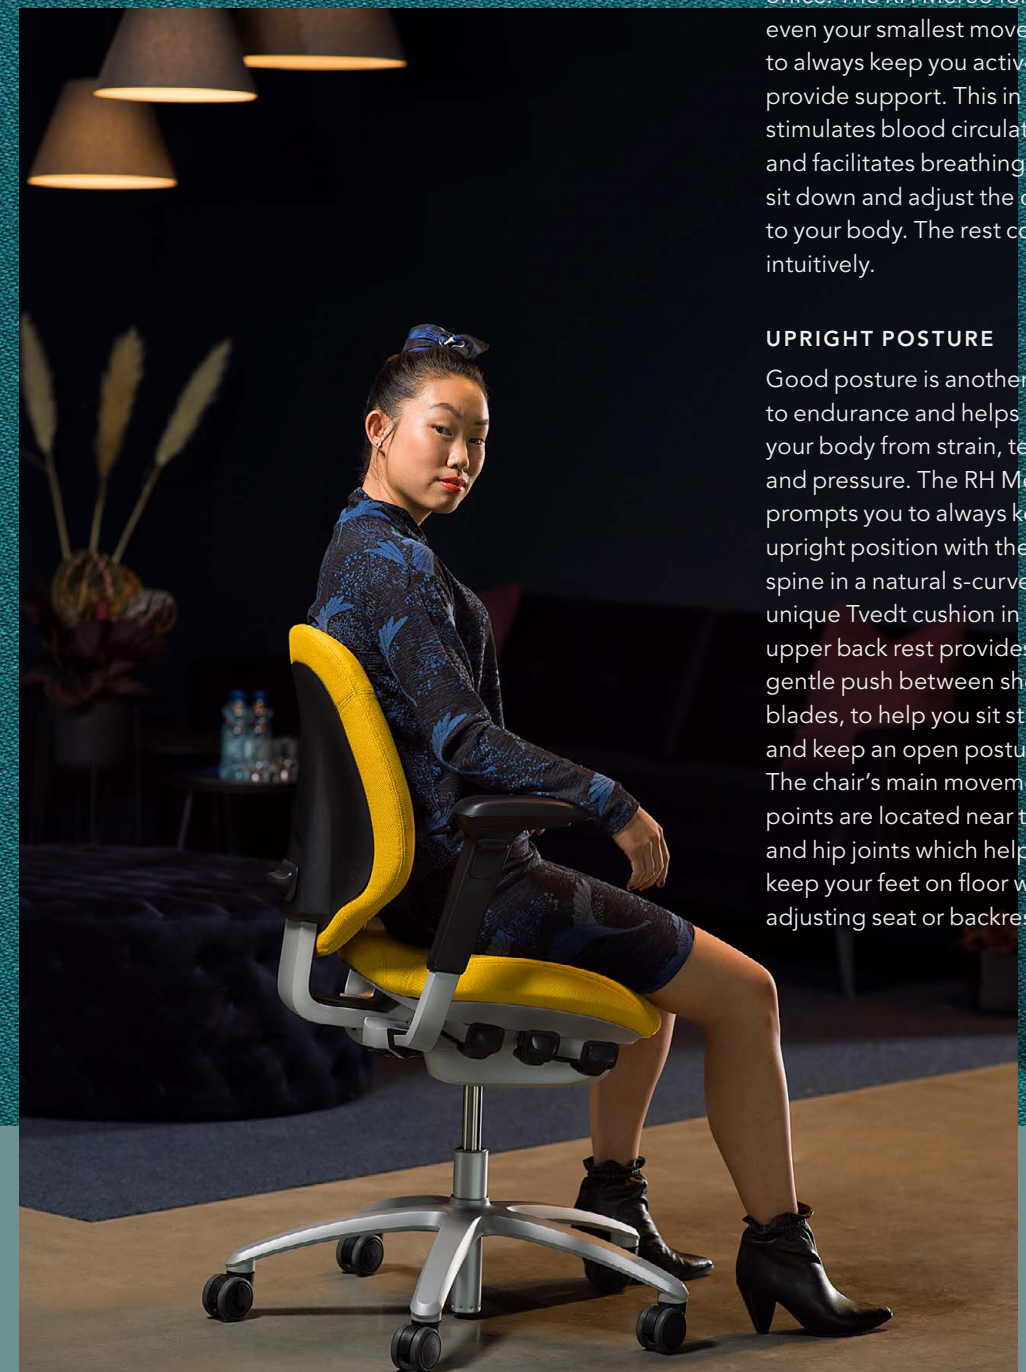

ENHANCED PERFORMANCE

The RH Mereo is crafted to enhance performance for both individuals and teams in contemporary work places. Built around our unique ergonomic technology that follows your body's natural structure, this chair is also characterized by high flexibility and strong visual elegance.

ACTIVE SEATING

Movement is crucial in order to stay concentrated and perform well during long days at the office. The RH Mereo follows even your smallest movements to always keep you active and provide support. This in turn stimulates blood circulation and facilitates breathing. Just sit down and adjust the chair to your body. The rest comes intuitively.

UPRIGHT POSTURE

Good posture is another key to endurance and helps relieve your body from strain, tension and pressure. The RH Mereo prompts you to always keep an upright position with the spine in a natural s-curve. Our unique Tvedt cushion in the upper back rest provides a gentle push between shoulder blades, to help you sit straight and keep an open posture. The chair's main movement points are located near the knee and hip joints which helps you keep your feet on floor without adjusting seat or backrest.

ADJUSTABLE SEAT IMPROVES BLOOD CIRCULATION AND LEG SUPPORT

FRICTIONLESS TILT MECHANISM FOLLOWS YOUR EVERY MOVEMENT

RAISED BASE AND CURVED ARMS HELPS KEEP FEET FIRMLY ON THE FLOOR

WATERFALL EDGES REDUCE PRESSURE ON THIGHS