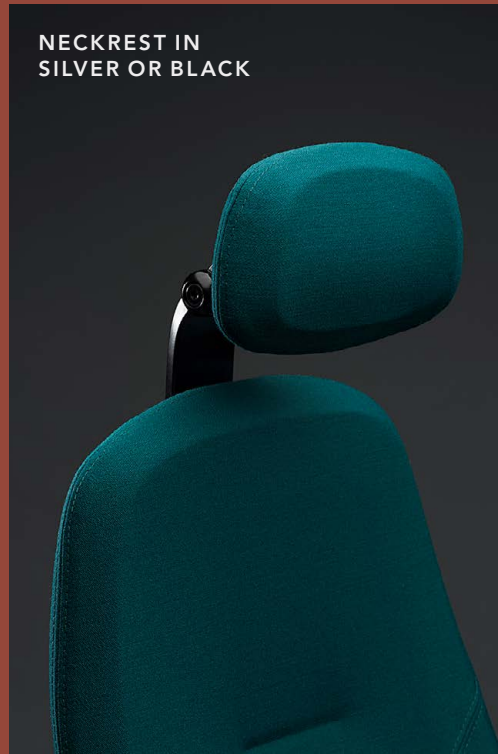

OPTIONS

NECKREST IN SILVER OR BLACK