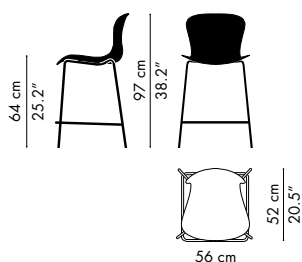

## VARIATIONS & DIMENSIONS

**KS50 - CHAIR, WITHOUT ARMS, CHROMED/ POWDER COATED LEGS, STACKABLE**  
 Seat height: 45, 47.5 cm / 17.7", 18.7"  
 Height: 77 cm / 30.3"  
 Width: 54 cm / 21.3"  
 Depth: 51 cm / 20"

**KS60 - CHAIR, WITH ARMS, CHROMED/ POWDER COATED LEGS, STACKABLE**  
 Seat height: 45, 47.5 cm / 17.7", 18.7"  
 Height: 77 cm / 30.3"  
 Width: 62 cm / 24.4"  
 Depth: 51 cm / 20"

**KS51 - WITHOUT ARMS, CHROMED SLED BASE, STACKABLE**  
 Seat height: 45 cm / 17.7"  
 Height: 77 cm / 30.3"  
 Width: 54 cm / 21.3"  
 Depth: 51 cm / 20"

**KS61 - WITH ARMS, CHROMED SLED BASE**  
 Seat height: 45 cm / 17.7"  
 Height: 77 cm / 30.3"  
 Width: 62 cm / 24.4"  
 Depth: 51 cm / 20"

**KS52 - WITHOUT ARMS, NATURAL OAK BASE**  
 Seat height: 45 cm / 17.7"  
 Height: 77 cm / 30.3"  
 Width: 54 cm / 21.3"  
 Depth: 51 cm / 20"

**KS62 - WITH ARMS, NATURAL OAK BASE**  
 Seat height: 45 cm / 17.7"  
 Height: 77 cm / 30.3"  
 Width: 62 cm / 24.4"  
 Depth: 51 cm / 20"

**KS58 - COUNTER STOOL, WITHOUT ARMS, CHROMED BASE**  
 Seat height: 64 cm / 25.2"  
 Height: 97 cm / 38.2"  
 Width: 56 cm / 22"  
 Depth: 52 cm / 20.5"