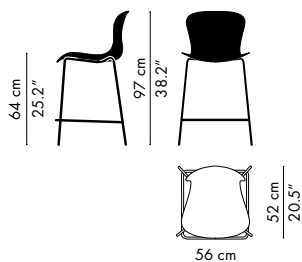

KS59 - BAR STOOL, WITHOUT ARMS, CHROMED BASE
Seat height: 76 cm / 30"
Height: 109 cm / 43"
Width: 56 cm / 22"
Depth: 54 cm / 21.2"