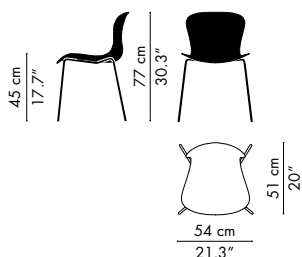

## VARIATIONS & DIMENSIONS

**KS50 - CHAIR, WITHOUT ARMS, CHROMED/ POWDER COATED LEGS, STACKABLE**  
 Seat height: 45, 47.5 cm / 17.7", 18.7"  
 Height: 77 cm / 30.3"  
 Width: 54 cm / 21.3"  
 Depth: 51 cm / 20"

**KS60 - CHAIR, WITH ARMS, CHROMED/ POWDER COATED LEGS, STACKABLE**  
 Seat height: 45, 47.5 cm / 17.7", 18.7"  
 Height: 77 cm / 30.3"  
 Width: 62 cm / 24.4"  
 Depth: 51 cm / 20"

**KS51 - WITHOUT ARMS, CHROMED SLED BASE, STACKABLE**  
 Seat height: 45 cm / 17.7"  
 Height: 77 cm / 30.3"  
 Width: 54 cm / 21.3"  
 Depth: 51 cm / 20"

**KS68 - COUNTER STOOL, WITH ARMS, CHROMED BASE**  
 Seat height: 64 cm / 25.2"  
 Height: 97 cm / 38.2"  
 Width: 62 cm / 24.4"  
 Depth: 52 cm / 20.5"

**KS59 - BAR STOOL, WITHOUT ARMS, CHROMED BASE**  
 Seat height: 76 cm / 30"  
 Height: 109 cm / 43"  
 Width: 56 cm / 22"  
 Depth: 54 cm / 21.2"

**KS69 - BAR STOOL, WITH ARMS, CHROMED BASE**  
 Seat height: 76 cm / 30"  
 Height: 109 cm / 43"  
 Width: 62 cm / 24"  
 Depth: 54 cm / 21"