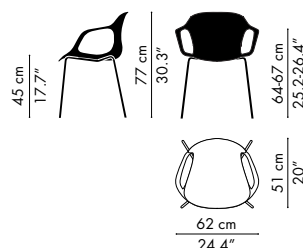

## VARIATIONS & DIMENSIONS

**KS50 - CHAIR, WITHOUT ARMS, CHROMED/ POWDER COATED LEGS, STACKABLE**  
 Seat height: 45, 47.5 cm / 17.7", 18.7"  
 Height: 77 cm / 30.3"  
 Width: 54 cm / 21.3"  
 Depth: 51 cm / 20"

**KS60 - CHAIR, WITH ARMS, CHROMED/ POWDER COATED LEGS, STACKABLE**  
 Seat height: 45, 47.5 cm / 17.7", 18.7"  
 Height: 77 cm / 30.3"  
 Width: 62 cm / 24.4"  
 Depth: 51 cm / 20"

**KS51 - WITHOUT ARMS, CHROMED SLED BASE, STACKABLE**  
 Seat height: 45 cm / 17.7"  
 Height: 77 cm / 30.3"  
 Width: 54 cm / 21.3"  
 Depth: 51 cm / 20"

**KS68 - COUNTER STOOL, WITH ARMS, CHROMED BASE**  
 Seat height: 64 cm / 25.2"  
 Height: 97 cm / 38.2"  
 Width: 62 cm / 24.4"  
 Depth: 52 cm / 20.5"

**KS59 - BAR STOOL, WITHOUT ARMS, CHROMED BASE**  
 Seat height: 76 cm / 30"  
 Height: 109 cm / 43"  
 Width: 56 cm / 22"  
 Depth: 54 cm / 21.2"

**KS69 - BAR STOOL, WITH ARMS, CHROMED BASE**  
 Seat height: 76 cm / 30"  
 Height: 109 cm / 43"  
 Width: 62 cm / 24"  
 Depth: 54 cm / 21"