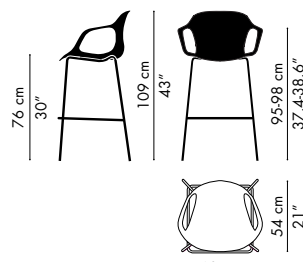

**KS60 - CHAIR, WITH ARMS, CHROMED/ POWDER COATED LEGS, STACKABLE**  
 Seat height: 45, 47.5 cm / 17.7", 18.7"  
 Height: 77 cm / 30.3"  
 Width: 62 cm / 24.4"  
 Depth: 51 cm / 20"

**KS51 - WITHOUT ARMS, CHROMED SLED BASE, STACKABLE**  
 Seat height: 45 cm / 17.7"  
 Height: 77 cm / 30.3"  
 Width: 54 cm / 21.3"  
 Depth: 51 cm / 20"

**KS61 - WITH ARMS, CHROMED SLED BASE**  
 Seat height: 45 cm / 17.7"  
 Height: 77 cm / 30.3"  
 Width: 62 cm / 24.4"  
 Depth: 51 cm / 20"

**KS52 - WITHOUT ARMS, NATURAL OAK BASE**  
 Seat height: 45 cm / 17.7"  
 Height: 77 cm / 30.3"  
 Width: 54 cm / 21.3"  
 Depth: 51 cm / 20"

**KS62 - WITH ARMS, NATURAL OAK BASE**  
 Seat height: 45 cm / 17.7"  
 Height: 77 cm / 30.3"  
 Width: 62 cm / 24.4"  
 Depth: 51 cm / 20"

**KS58 - COUNTER STOOL, WITHOUT ARMS, CHROMED BASE**  
 Seat height: 64 cm / 25.2"  
 Height: 97 cm / 38.2"  
 Width: 56 cm / 22"  
 Depth: 52 cm / 20.5"

**KS68 - COUNTER STOOL, WITH ARMS, CHROMED BASE**  
 Seat height: 64 cm / 25.2"  
 Height: 97 cm / 38.2"  
 Width: 62 cm / 24.4"  
 Depth: 52 cm / 20.5"

**KS59 - BAR STOOL, WITHOUT ARMS, CHROMED BASE**  
 Seat height: 76 cm / 30"  
 Height: 109 cm / 43"  
 Width: 56 cm / 22"  
 Depth: 54 cm / 21.2"