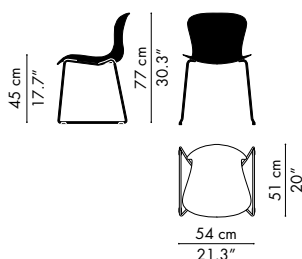

## VARIATIONS & DIMENSIONS

**KS50 - CHAIR, WITHOUT ARMS, CHROMED/ POWDER COATED LEGS, STACKABLE**  
 Seat height: 45, 47.5 cm / 17.7", 18.7"  
 Height: 77 cm / 30.3"  
 Width: 54 cm / 21.3"  
 Depth: 51 cm / 20"

**KS60 - CHAIR, WITH ARMS, CHROMED/ POWDER COATED LEGS, STACKABLE**  
 Seat height: 45, 47.5 cm / 17.7", 18.7"  
 Height: 77 cm / 30.3"  
 Width: 62 cm / 24.4"  
 Depth: 51 cm / 20"

**KS51 - WITHOUT ARMS, CHROMED SLED BASE, STACKABLE**  
 Seat height: 45 cm / 17.7"  
 Height: 77 cm / 30.3"  
 Width: 54 cm / 21.3"  
 Depth: 51 cm / 20"

**KS68 - COUNTER STOOL, WITH ARMS, CHROMED BASE**  
 Seat height: 64 cm / 25.2"  
 Height: 97 cm / 38.2"  
 Width: 62 cm / 24.4"  
 Depth: 52 cm / 20.5"

**KS59 - BAR STOOL, WITHOUT ARMS, CHROMED BASE**  
 Seat height: 76 cm / 30"  
 Height: 109 cm / 43"  
 Width: 56 cm / 22"  
 Depth: 54 cm / 21.2"

**KS69 - BAR STOOL, WITH ARMS, CHROMED BASE**  
 Seat height: 76 cm / 30"  
 Height: 109 cm / 43"  
 Width: 62 cm / 24"  
 Depth: 54 cm / 21"