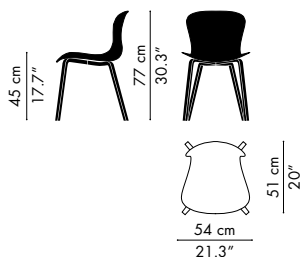

## VARIATIONS & DIMENSIONS

**KS50 - CHAIR, WITHOUT ARMS, CHROMED/ POWDER COATED LEGS, STACKABLE**  
 Seat height: 45, 47.5 cm / 17.7", 18.7"  
 Height: 77 cm / 30.3"  
 Width: 54 cm / 21.3"  
 Depth: 51 cm / 20"

**KS60 - CHAIR, WITH ARMS, CHROMED/ POWDER COATED LEGS, STACKABLE**  
 Seat height: 45, 47.5 cm / 17.7", 18.7"  
 Height: 77 cm / 30.3"  
 Width: 62 cm / 24.4"  
 Depth: 51 cm / 20"

**KS51 - WITHOUT ARMS, CHROMED SLED BASE, STACKABLE**  
 Seat height: 45 cm / 17.7"  
 Height: 77 cm / 30.3"  
 Width: 54 cm / 21.3"  
 Depth: 51 cm / 20"

**KS61 - WITH ARMS, CHROMED SLED BASE**  
 Seat height: 45 cm / 17.7"  
 Height: 77 cm / 30.3"  
 Width: 62 cm / 24.4"  
 Depth: 51 cm / 20"

**KS52 - WITHOUT ARMS, NATURAL OAK BASE**  
 Seat height: 45 cm / 17.7"  
 Height: 77 cm / 30.3"  
 Width: 54 cm / 21.3"  
 Depth: 51 cm / 20"

**KS69 - BAR STOOL, WITH ARMS, CHROMED BASE**  
 Seat height: 76 cm / 30"  
 Height: 109 cm / 43"  
 Width: 62 cm / 24"  
 Depth: 54 cm / 21"