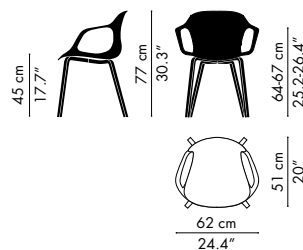

## VARIATIONS & DIMENSIONS

**KS50 - CHAIR, WITHOUT ARMS, CHROMED/ POWDER COATED LEGS, STACKABLE**  
 Seat height: 45, 47.5 cm / 17.7", 18.7"  
 Height: 77 cm / 30.3"  
 Width: 54 cm / 21.3"  
 Depth: 51 cm / 20"

**KS60 - CHAIR, WITH ARMS, CHROMED/ POWDER COATED LEGS, STACKABLE**  
 Seat height: 45, 47.5 cm / 17.7", 18.7"  
 Height: 77 cm / 30.3"  
 Width: 62 cm / 24.4"  
 Depth: 51 cm / 20"

**KS51 - WITHOUT ARMS, CHROMED SLED BASE, STACKABLE**  
 Seat height: 45 cm / 17.7"  
 Height: 77 cm / 30.3"  
 Width: 54 cm / 21.3"  
 Depth: 51 cm / 20"

**KS61 - WITH ARMS, CHROMED SLED BASE**  
 Seat height: 45 cm / 17.7"  
 Height: 77 cm / 30.3"  
 Width: 62 cm / 24.4"  
 Depth: 51 cm / 20"

**KS52 - WITHOUT ARMS, NATURAL OAK BASE**  
 Seat height: 45 cm / 17.7"  
 Height: 77 cm / 30.3"  
 Width: 54 cm / 21.3"  
 Depth: 51 cm / 20"

**KS62 - WITH ARMS, NATURAL OAK BASE**  
 Seat height: 45 cm / 17.7"  
 Height: 77 cm / 30.3"  
 Width: 62 cm / 24.4"  
 Depth: 51 cm / 20"

**KS58 - COUNTER STOOL, WITHOUT ARMS, CHROMED BASE**  
 Seat height: 64 cm / 25.2"  
 Height: 97 cm / 38.2"  
 Width: 56 cm / 22"  
 Depth: 52 cm / 20.5"