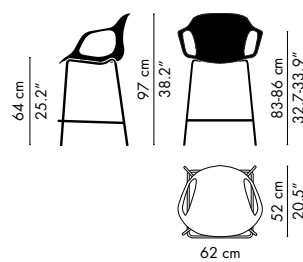

## VARIATIONS & DIMENSIONS

**KS50 - CHAIR, WITHOUT ARMS, CHROMED/ POWDER COATED LEGS, STACKABLE**  
 Seat height: 45, 47.5 cm / 17.7", 18.7"  
 Height: 77 cm / 30.3"  
 Width: 54 cm / 21.3"  
 Depth: 51 cm / 20"

**KS60 - CHAIR, WITH ARMS, CHROMED/ POWDER COATED LEGS, STACKABLE**  
 Seat height: 45, 47.5 cm / 17.7", 18.7"  
 Height: 77 cm / 30.3"  
 Width: 62 cm / 24.4"  
 Depth: 51 cm / 20"

**KS51 - WITHOUT ARMS, CHROMED SLED BASE, STACKABLE**  
 Seat height: 45 cm / 17.7"  
 Height: 77 cm / 30.3"  
 Width: 54 cm / 21.3"  
 Depth: 51 cm / 20"

**KS61 - WITH ARMS, CHROMED SLED BASE**  
 Seat height: 45 cm / 17.7"  
 Height: 77 cm / 30.3"  
 Width: 62 cm / 24.4"  
 Depth: 51 cm / 20"

**KS52 - WITHOUT ARMS, NATURAL OAK BASE**  
 Seat height: 45 cm / 17.7"  
 Height: 77 cm / 30.3"  
 Width: 54 cm / 21.3"  
 Depth: 51 cm / 20"

**KS62 - WITH ARMS, NATURAL OAK BASE**  
 Seat height: 45 cm / 17.7"  
 Height: 77 cm / 30.3"  
 Width: 62 cm / 24.4"  
 Depth: 51 cm / 20"

**KS58 - COUNTER STOOL, WITHOUT ARMS, CHROMED BASE**  
 Seat height: 64 cm / 25.2"  
 Height: 97 cm / 38.2"  
 Width: 56 cm / 22"  
 Depth: 52 cm / 20.5"