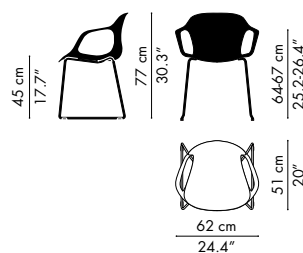

## VARIATIONS & DIMENSIONS

**KS50 - CHAIR, WITHOUT ARMS, CHROMED/ POWDER COATED LEGS, STACKABLE**  
 Seat height: 45, 47.5 cm / 17.7", 18.7"  
 Height: 77 cm / 30.3"  
 Width: 54 cm / 21.3"  
 Depth: 51 cm / 20"

**KS60 - CHAIR, WITH ARMS, CHROMED/ POWDER COATED LEGS, STACKABLE**  
 Seat height: 45, 47.5 cm / 17.7", 18.7"  
 Height: 77 cm / 30.3"  
 Width: 62 cm / 24.4"  
 Depth: 51 cm / 20"

**KS51 - WITHOUT ARMS, CHROMED SLED BASE, STACKABLE**  
 Seat height: 45 cm / 17.7"  
 Height: 77 cm / 30.3"  
 Width: 54 cm / 21.3"  
 Depth: 51 cm / 20"

**KS61 - WITH ARMS, CHROMED SLED BASE**  
 Seat height: 45 cm / 17.7"  
 Height: 77 cm / 30.3"  
 Width: 62 cm / 24.4"  
 Depth: 51 cm / 20"

**KS52 - WITHOUT ARMS, NATURAL OAK BASE**  
 Seat height: 45 cm / 17.7"  
 Height: 77 cm / 30.3"  
 Width: 54 cm / 21.3"  
 Depth: 51 cm / 20"

**KS62 - WITH ARMS, NATURAL OAK BASE**  
 Seat height: 45 cm / 17.7"  
 Height: 77 cm / 30.3"  
 Width: 62 cm / 24.4"  
 Depth: 51 cm / 20"

**KS58 - COUNTER STOOL, WITHOUT ARMS, CHROMED BASE**  
 Seat height: 64 cm / 25.2"  
 Height: 97 cm / 38.2"  
 Width: 56 cm / 22"  
 Depth: 52 cm / 20.5"