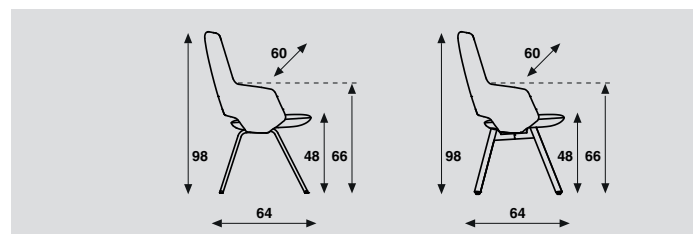

Jima Highback

model	4-legged, steel	4-legged, wood
meterage	165cm	165cm
weight	11kg	11kg
packing	0,61m3	0,61m3