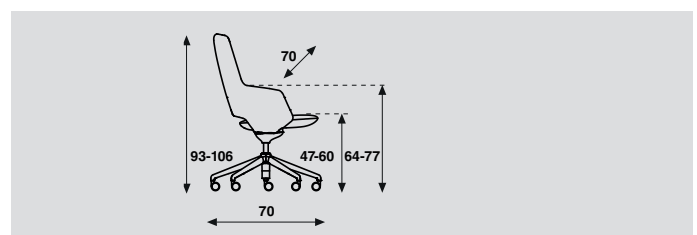

Jima Highback

model	5-legged swiveling, height adjustable
meterage	165cm
weight	15,4kg
packing	0,61m3

04-2023