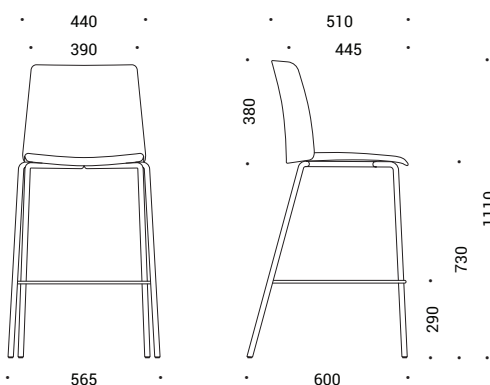

Bases

- Powder coated 4-leg frame, Ø18 mm steel tube, plastic glides with or without felt;
- Powder coated 4-leg frame with armrests, Ø18 mm steel tube, plastic glides with or without felt, armrests from high quality PP (polypropylene) plastic, matching backrest colour;
- Powder coated 4-leg frame, Ø18 mm steel tube, castors for soft and hard floor;
- Powder coated 4-leg frame with armrests, Ø18 mm steel tube, castors for soft and hard floor, armrests from high quality PP (polypropylene) plastic, matching backrest colour;
- Powder coated sled frame, Ø11 mm steel rod, clear plastic glides with or without felt;

Castors

- Rubber free wheel castors for hard floor, Ø50 mm;
- PA (polyamide) free wheel castors for soft floor, Ø50 mm.

Accessories

- Right-hand folding table (for chairs with armrests only) – body made out of plastic, tabletop from 16 mm MFC (melamine) with ABS edging;
- Trolley for transporting chairs (except with high frame).
- Chair connectors available for both 4-leg and sled type bases.

Stacking

- Chairs with 4-leg frames can be stacked up to 6 pcs;
- Chairs with sled frames – up to 10 pcs;
- Chairs with armrests – up to 5 pcs.

Stacking with trolley

- Chairs with 4-leg frames can be stacked up to 10 pcs;
- Chairs with sled frames – up to 16 pcs;

RANGE

Visitor, conference & dining chairs

High chairs

Trolley

Optional

Connectors for 4-leg
base chairs

Connectors for sled
base chairs

Right-hand folding table
for chairs with armrests