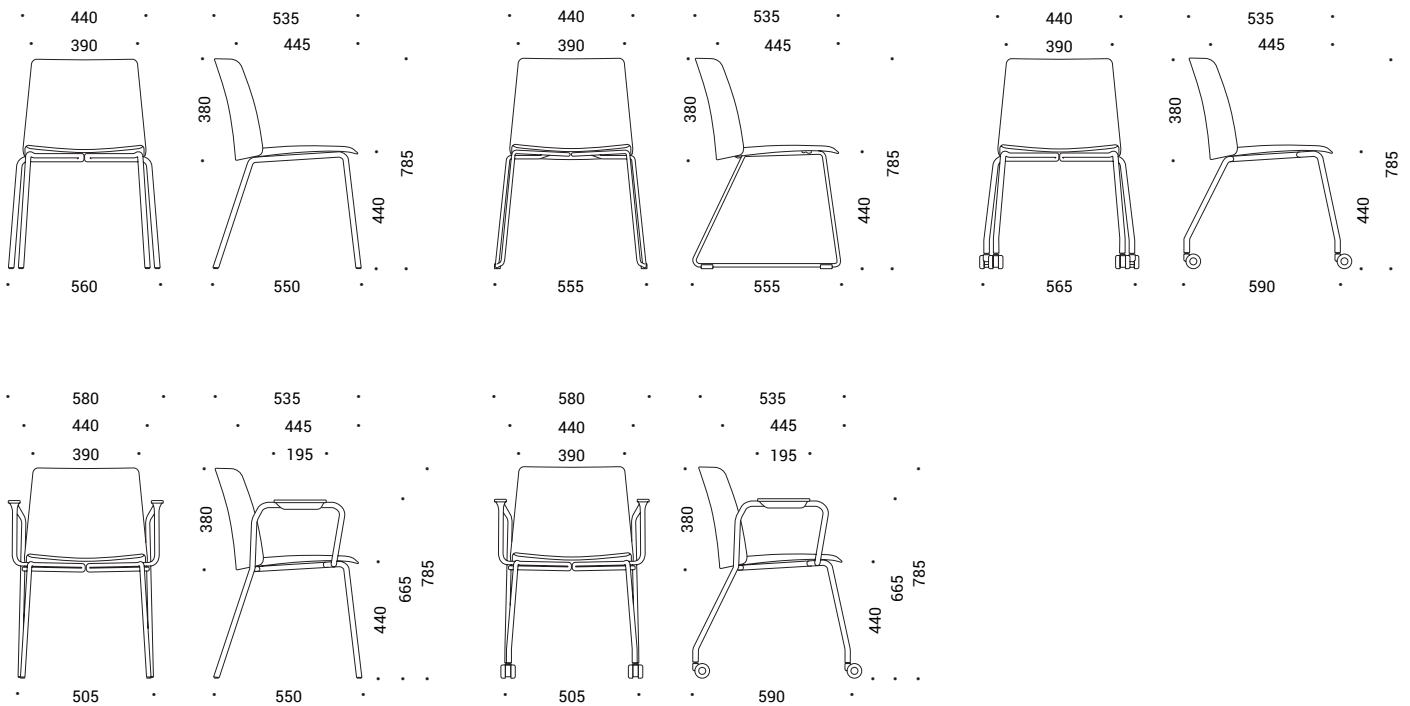

Castors

- Rubber free wheel castors for hard floor, Ø50 mm;
- PA (polyamide) free wheel castors for soft floor, Ø50 mm.

Accessories

- Right-hand folding table (for chairs with armrests only) – body made out of plastic, tabletop from 16 mm MFC (melamine) with ABS edging;
- Trolley for transporting chairs (except with high frame).
- Chair connectors available for both 4-leg and sled type bases.

Stacking

- Chairs with 4-leg frames can be stacked up to 6 pcs;
- Chairs with sled frames – up to 10 pcs;
- Chairs with armrests – up to 5 pcs.

Stacking with trolley

- Chairs with 4-leg frames can be stacked up to 10 pcs;
- Chairs with sled frames – up to 16 pcs;

RANGE

Visitor, conference & dining chairs

High chairs

Trolley

Optional

Connectors for 4-leg
base chairs

Connectors for sled
base chairs

Right-hand folding table
for chairs with armrests