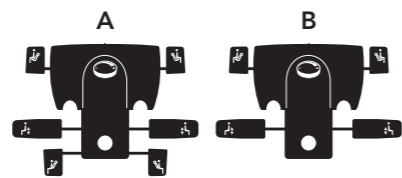

RH AXIA EXCLUSIVE

OPTIONS

HEADREST UPHOLSTERED IN FABRIC OR LEATHER

COAT HANGER IN BLACK LAQUERAD ALUMINIUM

HEADREST AVAILABLE IN BLACK LACQUERED, OR POLISHED ALUMINIUM

DECORATIVE STITCHING

LUMBAR PUMP

A - AXIA STANDARD CHAIR MECHANISM: SEAT HEIGHT, BACK ANGLE, SEAT ANGLE ADJUSTMENT.
B - MECHANISM: WITH ONLY SEAT HEIGHT AND SEAT ANGLE ADJUSTMENT.