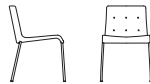

## Notice

*The models 1300, 1302, 1307, 1311 and 1306 are stackable (for surcharge). Stackable up to 5 chairs.*

dimensions for stackable Versions:  
1300: W 55 cm  
1302/1306/1307/1311: W 57 cm

*Liz chairs 1300, 1308, 1310 and 1314 are marked with the GS-certificate for tested safety.*

B/W 59 T/D 60 H 81  
SH 49 ST/SD 45 AH 68

1302

B/W 56 T/D 62 H 89  
SH 49 ST/SD 45

1314

B/W 59 T/D 62 H 89  
SH 49 ST/SD 45 AH 68

1307

B/W 56 T/D 60 H 81  
SH 49 ST/SD 45

1309