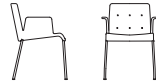

## Notice

*The models 1300, 1302, 1307, 1311 and 1306 are stackable (for surcharge). Stackable up to 5 chairs.*

dimensions for stackable Versions:  
1300: W 55 cm  
1302/1306/1307/1311: W 57 cm

*Liz chairs 1300, 1308, 1310 and 1314 are marked with the GS-certificate for tested safety.*

B/W 59 T/D 60 H 81  
SH 49 ST/SD 45 AH 68

1302

B/W 56 T/D 62 H 89  
SH 49 ST/SD 45

1314

B/W 59 T/D 62 H 89  
SH 49 ST/SD 45 AH 68

1307

B/W 56 T/D 60 H 81  
SH 49 ST/SD 45

1309