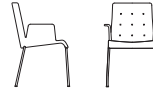

B/W 59 T/D 62 H 89
SH 49 ST/SD 45 AH 68

All dimensions in cm.