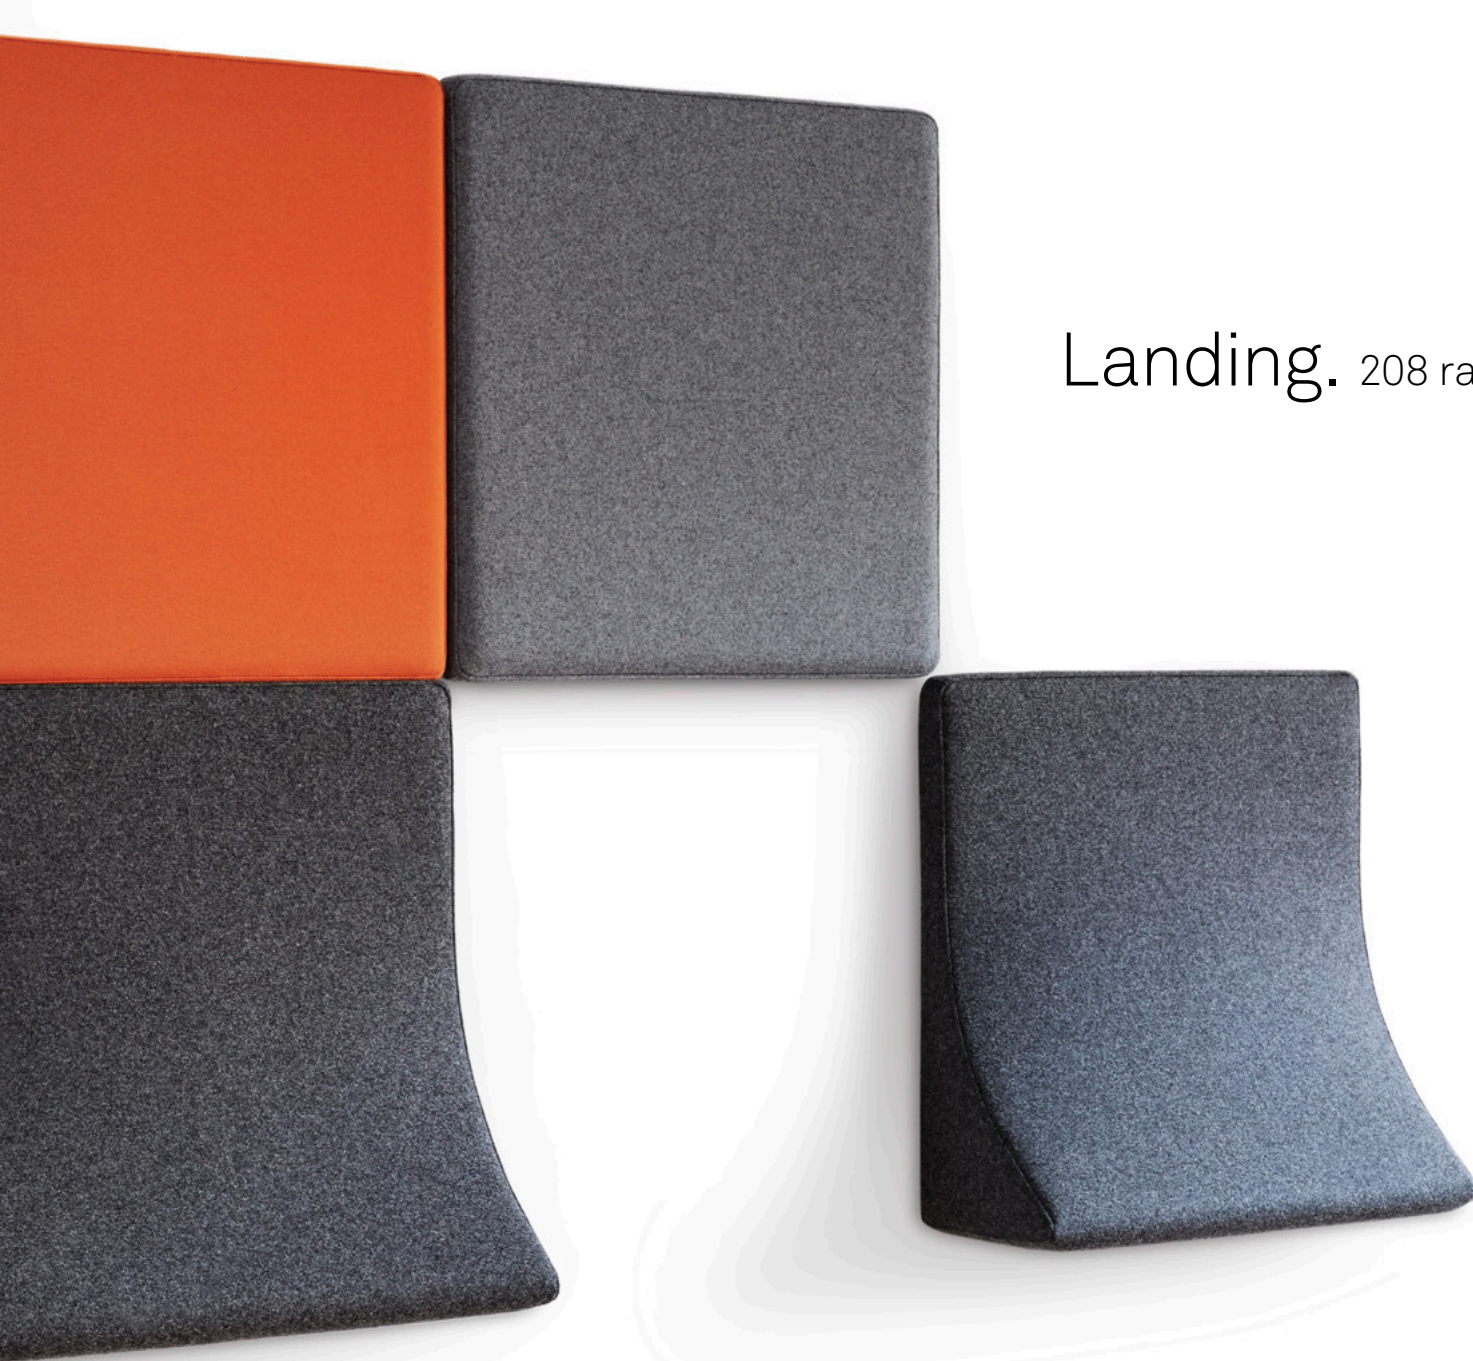

Wilkhahn

Landing. 208 range.

Landing.

When planning office space, one of the most important tasks is encouraging interaction between people. The decorative and sound-absorbent Landing wall relief gives spaces an upgrade, creating a welcoming atmosphere in areas where the likelihood of people bumping into one another is high but where room for seating groups and side tables is normally lacking – hallways, cross-over spaces, and stairwells.

The combination of flat and projecting square elements provides all sorts of opportunities for people to take short breaks. The modules improve acoustics, create little corners for chats or phone calls, offer spaces to leave drinks or smartphones, and take the strain off people's feet.

Wilkhahn

Landing. 208 range. Technical details.

Wilkhahn

Design: Rudolph Schelling Webermann

Function

Decorative and sound-absorbent wall relief that can be combined as desired to lean, sit or place things on in aisles, cross-over spaces and staircases in order to encourage users to meet and talk to other people.

Model 208/1 flat element

Core panels made of laminated wood with PUR foam (flame retardant CMHR) upholstered and covered in fabric.

Model 208/2 relief element

Core panels made of laminated wood and MDF, upholstered with PUR foam (CMHR, flame retardant) and covered in fabric. Can be fitted vertically to lean or horizontally to perch on, or rotated by 180° to make a table-cum-shelf, which then optionally comes with optional sheet steel surface screwed on from the inside, coated with a textured matt finish in grey. With two integrated attachments for each edge length that enable users to hang it up and engage it at any right angles and four fittings to mount it to the wall.