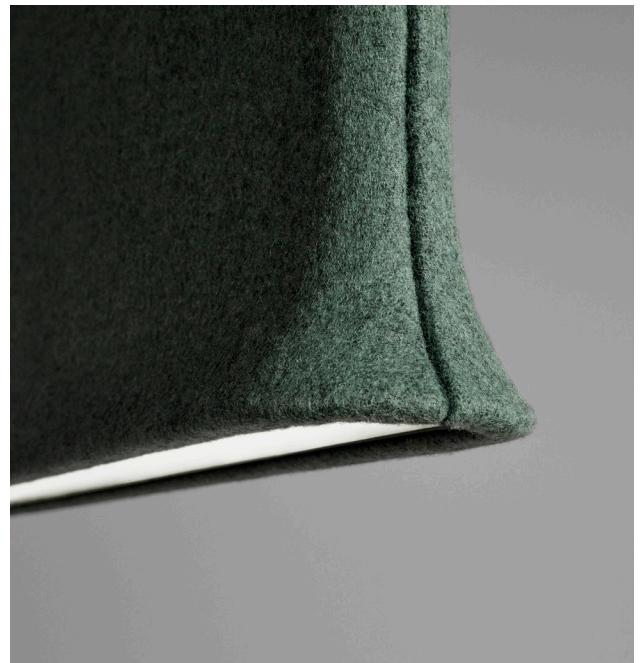

Trumpet

Design Stone Designs

Trumpet acts as a reversed trumpet – instead of producing sound, it absorbs sound. “It isn’t a sound absorber with LED lighting. It’s a lamp with acoustic characteristics.”

Materials and sustainability

Trumpet has a solid wood body and an acoustic core made from recycled waste fabric and worn-out PET bottles.

Upholstered in a wide range of fabrics. The height of the panel can be easily adjusted.

Suspended absorber with or without LED lighting. Available in uplight and downlight versions, as well as a version that features both. A 3-metre wire with a ceiling anchor and 6 metres of electrical cable are included. On request, the product can be Dali-compatible.

Absorption

Measurements WxHxD (mm)

- Trumpet absorber 1040x515x80
- Trumpet absorber 2040x515x80
- Trumpet lighting Downlight 1040x515x80
- Trumpet lighting downlight 2040x515x80
- Trumpet lighting uplight 1040x515x80
- Trumpet lighting uplight 2040x515x80
- Trumpet lighting up/downlight 1040x580x80
- Trumpet lighting up/downlight 2040x580x80

abstracta