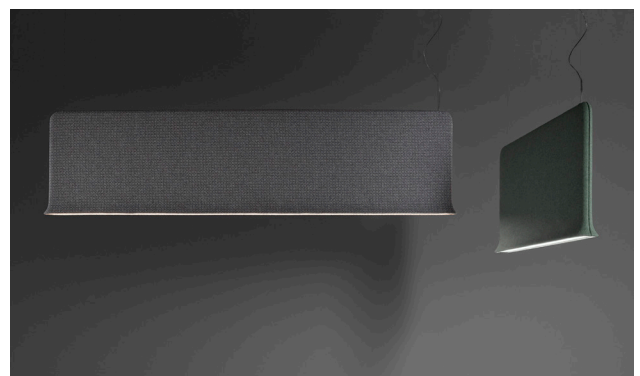

Measurements WxHxD (mm)

- Trumpet absorber 1040x515x80
- Trumpet absorber 2040x515x80
- Trumpet lighting Downlight 1040x515x80
- Trumpet lighting downlight 2040x515x80
- Trumpet lighting uplight 1040x515x80
- Trumpet lighting uplight 2040x515x80
- Trumpet lighting up/downlight 1040x580x80
- Trumpet lighting up/downlight 2040x580x80