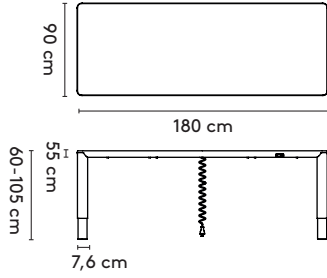

designer

year

2022

1 Arco grid tafel

Jorre
van Ast

2 Standard

HAT rectangular 1

powered by cable

180 x 90 cm   240 x 105 cm
210 x 90 cm
240 x 90 cm

HAT rectangular 2