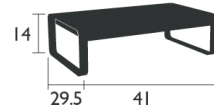

# BELLEVIE

8450 - LOW TABLE

DESIGN BY PAGNON ET PELHAÏTRE

RESIDENTIAL CONTRACT INTENSIVE 10 IPAC  

Aluminum table top  
Aluminum base

31 lb

8459 - MID-HEIGHT TABLE 29 X 31 IN.

DESIGN BY PAGNON ET PELHAÏTRE

NEW RESIDENTIAL CONTRACT INTENSIVE 8 IPAC   

Steel sheet table top  
Aluminum base

45 LB

8457 - MID-HEIGHT TABLE 55 X 31 IN.

DESIGN BY PAGNON ET PELHAÏTRE

NEW RESIDENTIAL CONTRACT INTENSIVE 8 IPAC   

Steel sheet table top  
Aluminum base