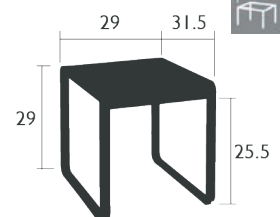

NEW RESIDENTIAL CONTRACT INTENSIVE 8 IPAC   

Steel sheet table top  
Aluminum base

45 LB

8457 - MID-HEIGHT TABLE 55 X 31 IN.

DESIGN BY PAGNON ET PELHAÏTRE

NEW RESIDENTIAL CONTRACT INTENSIVE 8 IPAC   

Steel sheet table top  
Aluminum base

64 LB

8428 - TABLE 29 X 31 IN.

DESIGN BY PAGNON ET PELHAÏTRE

NEW RESIDENTIAL CONTRACT INTENSIVE 8 IPAC   

Steel sheet table top  
Aluminum base

46 LB

FRAME COLOR

FABRIC COLOR