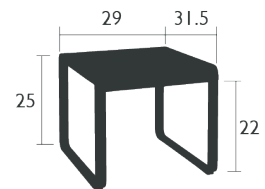

# BELLEVIE

8450 - LOW TABLE

DESIGN BY PAGNON ET PELHAÏTRE

RESIDENTIAL CONTRACT INTENSIVE 10 IPAC  

Aluminum table top  
Aluminum base

31 lb

8459 - MID-HEIGHT TABLE 29 X 31 IN.

DESIGN BY PAGNON ET PELHAÏTRE

NEW RESIDENTIAL CONTRACT INTENSIVE 8 IPAC   

Steel sheet table top  
Aluminum base

45 LB

8457 - MID-HEIGHT TABLE 55 X 31 IN.

DESIGN BY PAGNON ET PELHAÏTRE

NEW RESIDENTIAL CONTRACT INTENSIVE 8 IPAC   

Steel sheet table top  
Aluminum base