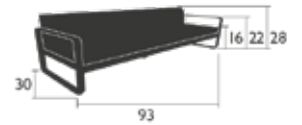

BELLEVIE

8480 - OFF-WHITE 3 SEATER SOFA

DESIGN PAGNON ET PELHAÏTRE

Frame aluminum
Base aluminum
Resistant to stains and mold
Central leg to strengthen the frame, angle bracket to strengthen the backrest
Sunbrella® fabric cushions
Solution-dyed acrylic - Made by Sunbrella® exclusively for Fermob
Filling:
Seat: 2 high-resilience polyurethane foams for hold and comfort
Backrest: 3 high-resilience polyurethane foams for hold, comfort and firmness
Cushions must be brought inside during bad weather

86 lb

8480 - FLANNEL GREY 3 SEATER SOFA

DESIGN PAGNON ET PELHAÏTRE

Frame aluminum
Base aluminum
Resistant to stains and mold
Central leg to strengthen the frame, angle bracket to strengthen the backrest
Sunbrella® fabric cushions
Solution-dyed acrylic - Made by Sunbrella® exclusively for Fermob
Filling:
Seat: 2 high-resilience polyurethane foams for hold and comfort
Backrest: 3 high-resilience polyurethane foams for hold, comfort and firmness
Cushions must be brought inside during bad weather

86 lb

SPECIFY THE FRAME AND CUSHION COLORS WHEN PLACING YOUR ORDER,

FOR EXAMPLE: THREE-SEATER SOFA, LAGOON BLUE, FLANNEL GREY CUSHIONS

item code + metal color code + fabric color code

8480+46+79

81
Off-white

79
Flannel grey