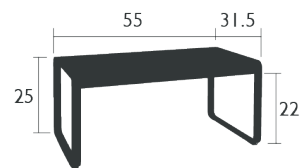

# BELLEVIE

8450 - LOW TABLE

DESIGN BY PAGNON ET PELHAÏTRE

RESIDENTIAL CONTRACT INTENSIVE 10 IPAC  

Aluminum table top  
Aluminum base

31 lb

8459 - MID-HEIGHT TABLE 29 X 31 IN.

DESIGN BY PAGNON ET PELHAÏTRE

NEW RESIDENTIAL CONTRACT INTENSIVE 8 IPAC   

Steel sheet table top  
Aluminum base

45 LB

8457 - MID-HEIGHT TABLE 55 X 31 IN.

DESIGN BY PAGNON ET PELHAÏTRE

NEW RESIDENTIAL CONTRACT INTENSIVE 8 IPAC   

Steel sheet table top  
Aluminum base

64 LB

8428 - TABLE 29 X 31 IN.

DESIGN BY PAGNON ET PELHAÏTRE

NEW RESIDENTIAL CONTRACT INTENSIVE 8 IPAC   

Steel sheet table top  
Aluminum base

46 LB

FRAME COLOR

FABRIC COLOR