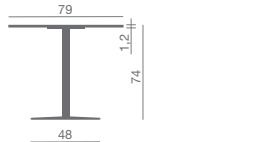

Particolare piano in HPL
HPL top detail

....TN
Base tonda in acciaio verniciato nero
Round black painted steel base

....QB
Base quadra in acciaio verniciato bianco
Square white painted steel base

....TS
Base tonda in acciaio inox satinato
Round satin stainless steel base

....QS
Base quadra in acciaio inox satinato
Square satin stainless steel base

Piano tondo in HPL d.60 (bordo inclinato)
HPL round top d.60 (inclined side)

....TB (white)
....TN (black)

Piano quadro in HPL l.60 (bordo inclinato)
HPL squared top w.60 (inclined side)

Piano tondo in HPL d.80 (bordo inclinato)
HPL round top d.80 (inclined side)

....TB (white)
....TN (black)

Piano quadro in HPL l.80 (bordo inclinato)
HPL squared top w.80 (inclined side)

PIANO RIBALTABILE/FOLDING TOP