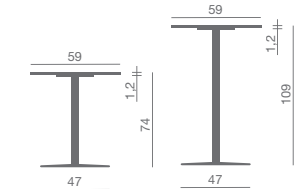

Particolare piano in HPL
HPL top detail

....TN
Base tonda in acciaio verniciato nero
Round black painted steel base

....QB
Base quadra in acciaio verniciato bianco
Square white painted steel base

....TS
Base tonda in acciaio inox satinato
Round satin stainless steel base

....QS
Base quadra in acciaio inox satinato
Square satin stainless steel base

Piano tondo in HPL d.60 (bordo inclinato)
HPL round top d.60 (inclined side)

....TB (white)
....TN (black)

Piano quadro in HPL l.60 (bordo inclinato)
HPL squared top w.60 (inclined side)

Piano tondo in HPL d.80 (bordo inclinato)
HPL round top d.80 (inclined side)

....TB (white)
....TN (black)

Piano quadro in HPL l.80 (bordo inclinato)
HPL squared top w.80 (inclined side)

PIANO RIBALTABILE/FOLDING TOP