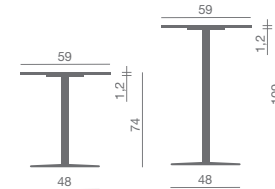

Particolare piano in HPL
HPL top detail

....TN
Base tonda in acciaio verniciato nero
Round black painted steel base

....QB
Base quadra in acciaio verniciato bianco
Square white painted steel base

....TS
Base tonda in acciaio inox satinato
Round satin stainless steel base

....QS
Base quadra in acciaio inox satinato
Square satin stainless steel base

Piano tondo in HPL d.60 (bordo inclinato)
HPL round top d.60 (inclined side)

....TB (white)
....TN (black)

Piano quadro in HPL l.60 (bordo inclinato)
HPL squared top w.60 (inclined side)

Piano tondo in HPL d.80 (bordo inclinato)
HPL round top d.80 (inclined side)

....TB (white)
....TN (black)

Piano quadro in HPL l.80 (bordo inclinato)
HPL squared top w.80 (inclined side)

PIANO RIBALTABILE/FOLDING TOP