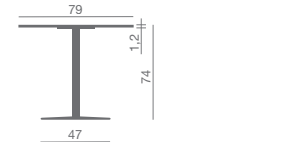

Particolare piano in HPL
HPL top detail

....TN
Base tonda in acciaio verniciato nero
Round black painted steel base

....QB
Base quadra in acciaio verniciato bianco
Square white painted steel base

....TS
Base tonda in acciaio inox satinato
Round satin stainless steel base

....QS
Base quadra in acciaio inox satinato
Square satin stainless steel base

Piano tondo in HPL d.60 (bordo inclinato)
HPL round top d.60 (inclined side)

....TB (white)
....TN (black)

Piano quadro in HPL l.60 (bordo inclinato)
HPL squared top w.60 (inclined side)

Piano tondo in HPL d.80 (bordo inclinato)
HPL round top d.80 (inclined side)

....TB (white)
....TN (black)

Piano quadro in HPL l.80 (bordo inclinato)
HPL squared top w.80 (inclined side)

PIANO RIBALTABILE/FOLDING TOP