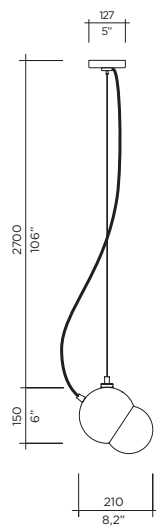

Model **The Maggie Suspension**
Size 210
Ref. # SM.07.301_ _ _
Lamp 7W LED
3000K, 680Lm
LED Triac/ELV/0-10V Dimming Available
Dims from 100% - 15%

MM
Lbs 4
Kg 1,8