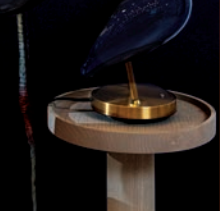

CAPELLA | PG. 34