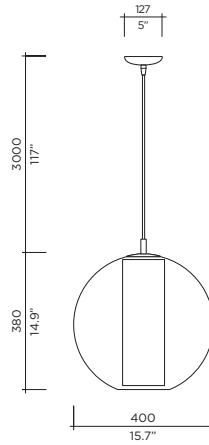

High-quality clear polycarbonate body
Hand-painted Murano-style glass
Chrome metal components
LED option is available

INSERT OPTIONS

WHITE 10

Model Ilu Suspension
Size 500
Ref. # GM.07.903_ _ _ _
Lamp E26 / E27 (120V/220V)
 1 x 60W max
 (Incandescent)
 1 x 60W equivalent