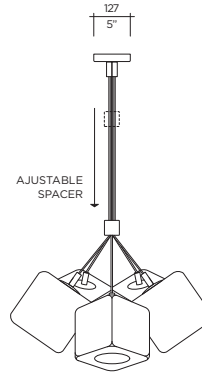

Model **H2O Suspension**
Size 205, 305
Ref. # SM.07.861__
GM.07.862__
Lamp E26 / E27 (120V/220V)
1 x 40W max
1 x 60W max
Incandescent
1 x 40W equivalent
1 x 60W equivalent

Model **H2O Suspension**
Size 205, 305
Ref. # SM.07.865__
GM.07.865__
Lamp E26 / E27 (120V/220V)
3 x 40W max
3 x 60W max
Incandescent
3 x 40W equivalent
3 x 60W equivalent

Model **H2O Floor**
Size 305
Ref. # GM.08.862__
Lamp E26 / E27 (120V/220V)
1 x 60W max
Incandescent
1 x 60W equivalent

Model **H2O Suspension**
Size 205, 305
Ref. # SM.07.867__
GM.07.867__
Lamp E26 / E27 (120V/220V)
5 x 40W max
5 x 60W max
Incandescent
5 x 40W equivalent
5 x 60W equivalent