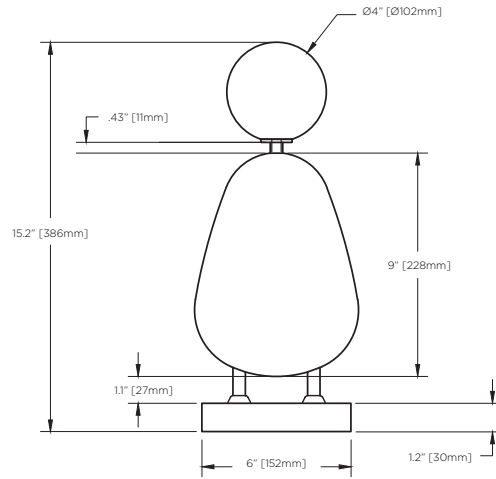

- Brushed metal neck, legs and base
- Opal glass diffuser
- High gloss painted resin body in variable colours
- Other metal finishes available
- Terrazzo stone base available
- Dimmable LED 2700K

Model	Nancie
Size	386
Ref. #	SM.02.721_ _ _ _ _
Lamp	1x3W G9 LED
	2700K
	⏚