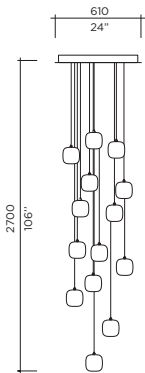

Model **Cubie Suspension**
Size 115
Ref. # 14MM.07.931.__
Lamp G4 Bi-Pin 12v - 120V/220V
14 x 10W (Standard lamp available)
G-4 Bi-Pin LED 2700K
120V/220V - 12V
14 x 2W (optional)