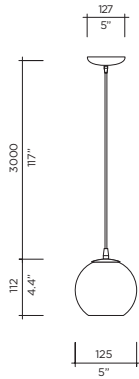

Model Fort Knox Suspension
Size 125
Ref. # BM.07.798__
Lamp G-4 Bi-Pin (12V-120V/220V)
1 x 20W max (G4 Halogen)
1 x 2W LED (G4)