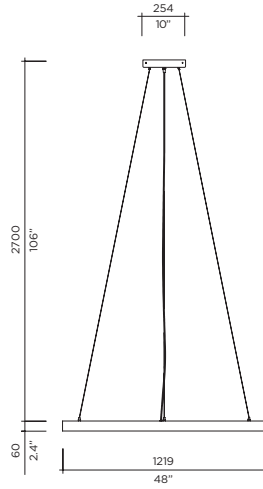

Model **Ring Suspension**
Size 1219
Ref. # GM.07.500._._
Lamping 1 x 48w LED
3000K, 3840Lm

	SM	MM	GM
Lbs	9	14	29
Kg	4	6.4	13.2