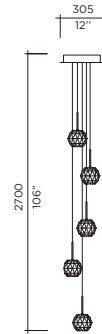

CLEAR 12

SMOKE 21

Model **Gemma Suspension**
 Size 100
 Ref. # MM.07.921._._
 Lamp G4 Bi-Pin 12v - 120V/220V
 1 x 10W (Standard lamp available)
 G-4 Bi-Pin LED 2700K
 120V/220V - 12V
 1 x 2W (optional)

Model **Gemma Suspension**
 Size 100
 Ref. # 3MM.07.921._._
 Lamp G4 Bi-Pin 12v - 120V/220V
 3 x 10W (Standard lamp available)
 G-4 Bi-Pin LED 2700K
 120V/220V - 12V
 3 x 2W (optional)