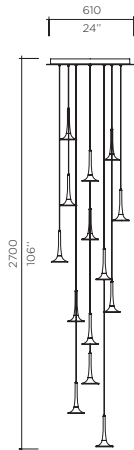

MIRRORED
COPPER **22**

MIRRORED
GOLD **24**

HAIRLINE
BRONZE **45**

Model **Alo Suspension**
 Size 152, 229
 Ref. # SM.07.350__
 MM.07.350__
 Lamping 1 x 1W LED
 3000K, 100Lm/ea.

Model **Alo Suspension**
 Size 152, 229
 Ref. # 3SM.07.350__
 3MM.07.350__
 Lamping 3 x 1W LED
 3000K, 100Lm/ea.

Model **Alo Suspension**
 Size 152, 229
 Ref. # 5SM.07.350__
 5MM.07.350__
 Lamping 5 x 1W LED
 3000K, 100Lm/ea.

Model **Alo Suspension**
 Size 152, 229
 Ref. # 9SM.07.350__
 9MM.07.350__
 Lamping 9 x 1W LED
 3000K, 100Lm/ea.