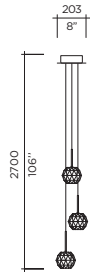

CLEAR 12

SMOKE 21

Model **Gemma Suspension**
 Size 100
 Ref. # MM.07.921._._
 Lamp G4 Bi-Pin 12v - 120V/220V
 1 x 10W (Standard lamp available)
 G-4 Bi-Pin LED 2700K
 120V/220V - 12V
 1 x 2W (optional)

Model **Gemma Suspension**
 Size 100
 Ref. # 3MM.07.921._._
 Lamp G4 Bi-Pin 12v - 120V/220V
 3 x 10W (Standard lamp available)
 G-4 Bi-Pin LED 2700K
 120V/220V - 12V
 3 x 2W (optional)