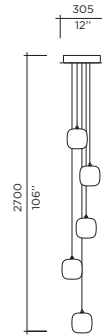

Model **Cubie Suspension**
Size 115
Ref. # 5MM.07.931.__
Lamp G4 Bi-Pin 12v - 120V/220V
5 x 10W (Standard lamp available)
G-4 Bi-Pin LED 2700K
120V/220V - 12V
5 x 2W (optional)