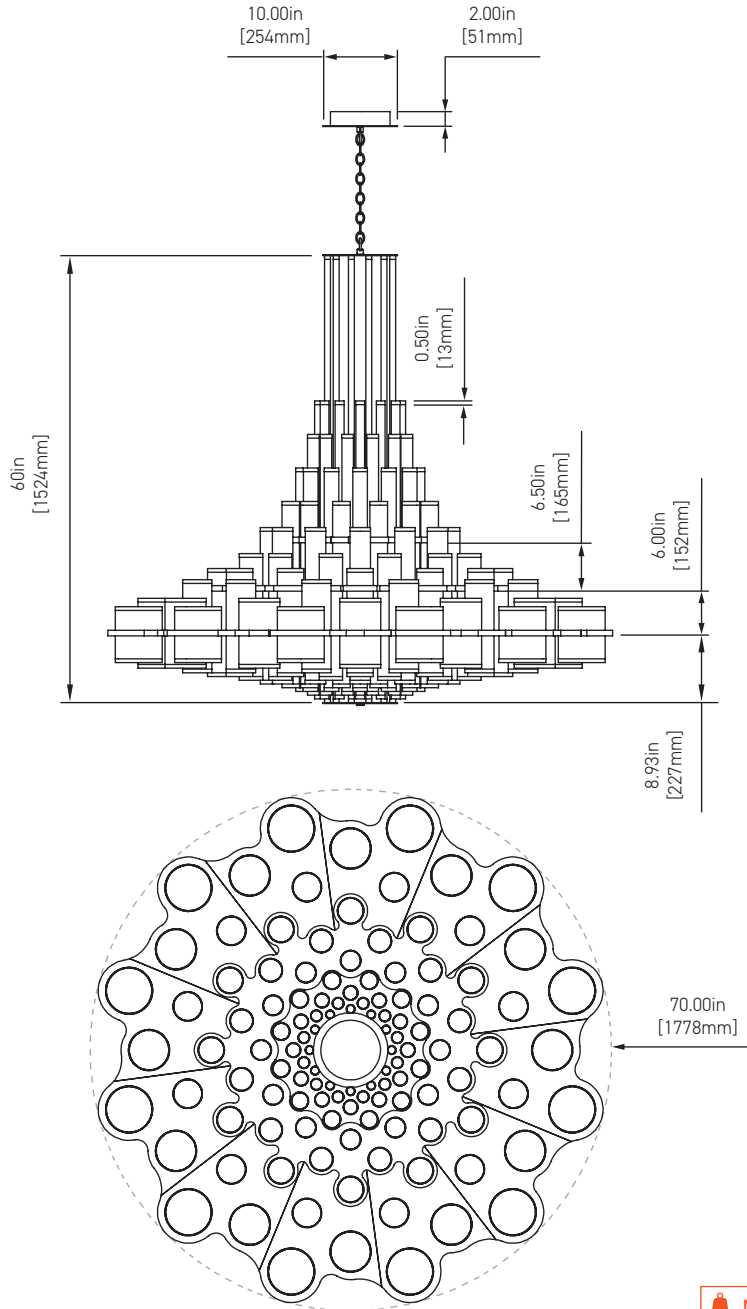

MM
Lbs 24
Kg 10.8