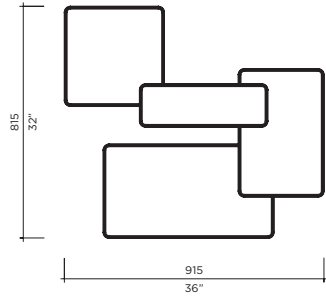

Model **Briggs Suspension**
Size 150, 350, 450, 600
Ref. # 4MM.07188__
Bulb 68W LED)
3000K