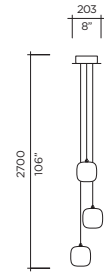

Model **Cubie Suspension**
Size 115
Ref. # 3MM.07.931.__
Lamp G4 Bi-Pin 12v - 120V/220V
3 x 10W (Standard lamp available)
G-4 Bi-Pin LED 2700K
120V/220V - 12V
3 x 2W (optional)