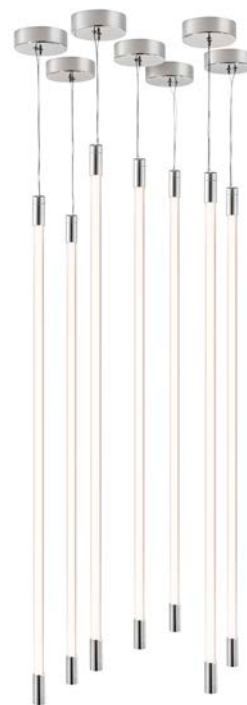

THIN LED

Designer | Filipe Lisboa

Plated metal finishes are available

Dual dimming with 0-10V

ELV (reverse phase)

Colour temperature: 3000K

Custom canopies are available

Horizontal or vertical installation models

Custom metal finish components are available

METALLIC FINISHES

SILVER 12

COPPER 22

GOLD 24