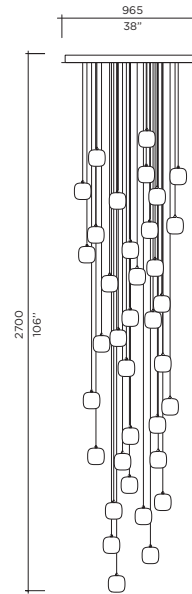

Model **Cubie Suspension**
Size 115
Ref. # 36MM.07.931.__
Lamp G4 Bi-Pin 12v - 120V/220V
36 x 10W (Standard lamp available)
G-4 Bi-Pin LED 2700K
120V/220V - 12V
36 x 2W (optional)