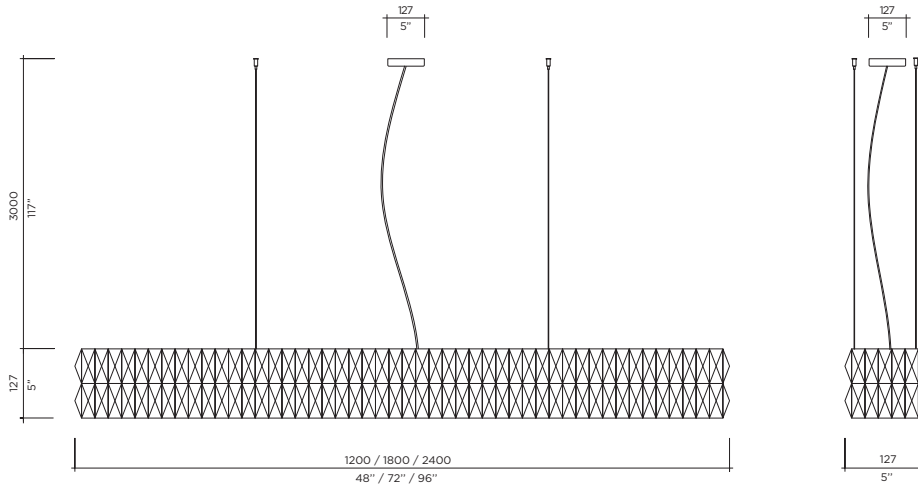

Model Gia Suspension
Size 1200, 1800, 2400
Ref. # SM.07.271
MM.07.271
GM.07.271
Lamp G9 Bi-Pin Halogen (120V/220V)
5 x 25W (1200)
7 x 25W (1800)
10 x 25W (2400)
LED
5 x 25W equivalent
7 x 25W equivalent
10 x 25W equivalent

	SM	MM	GM
Lbs	35	45	58
Kg	15,9	20,4	26,3