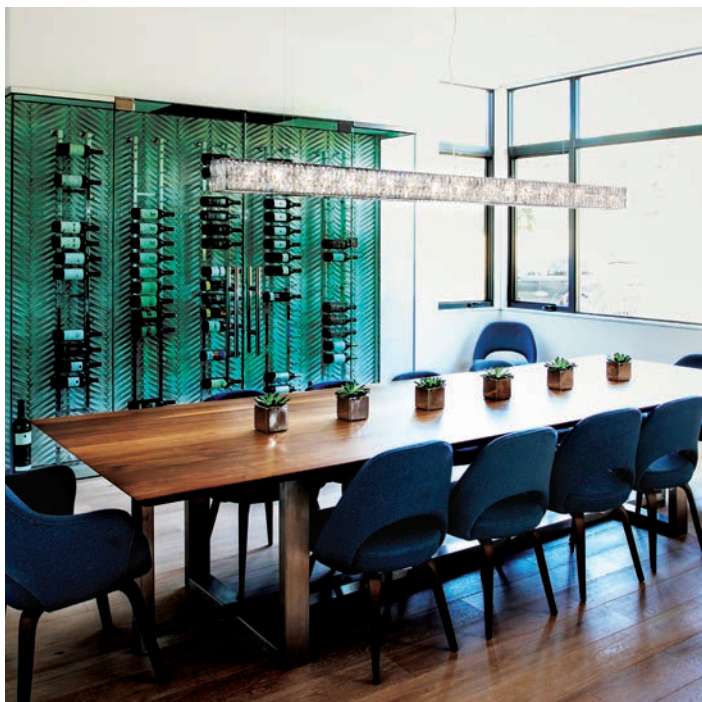

GIA LINEAR

Designer | VISO Design Studio