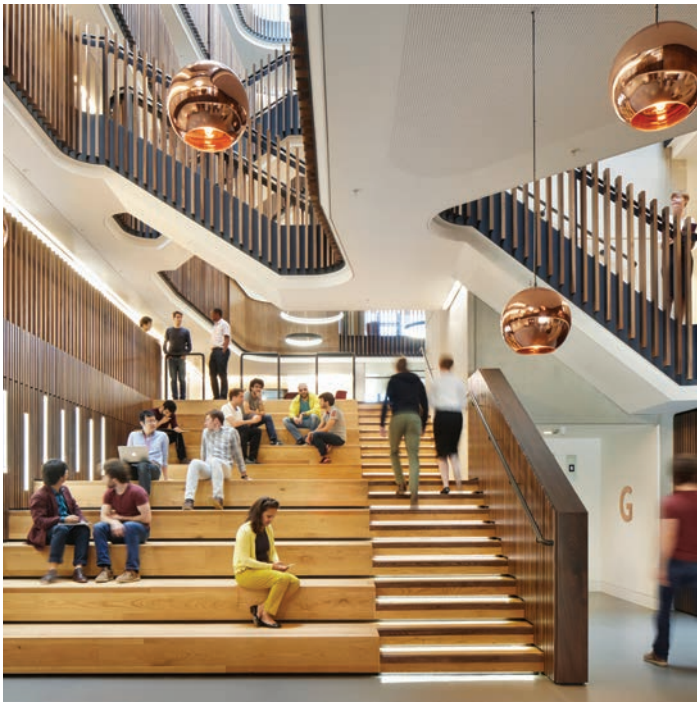

FORT KNOX

Designer | Filipe Lisboa

High-quality polycarbonate body for sizes SM, MM and GM

Spun metal body for size BM (baby) with white interior

Metalized interior and exterior finish

Black metal canopy

Custom designed clusters and drops are available

Includes black cable

LED option is available

REFLECTIVE FINISHES