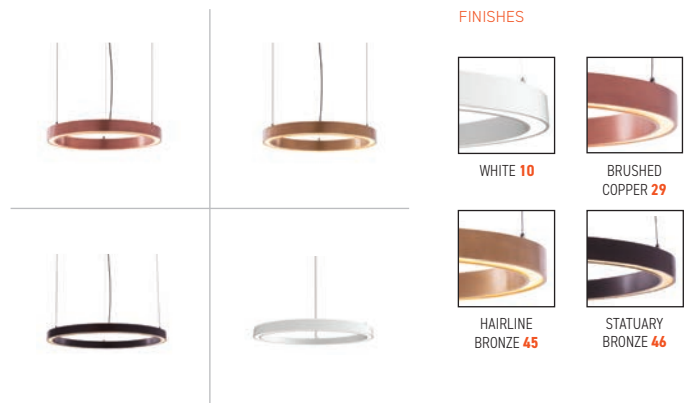

Plated steel body is available in multiple finishes

Custom sizes and colours are available

Custom canopies are available*

Dimming options are available

Diffuser is included

LED

*Custom canopies are available for orders above $5K only.