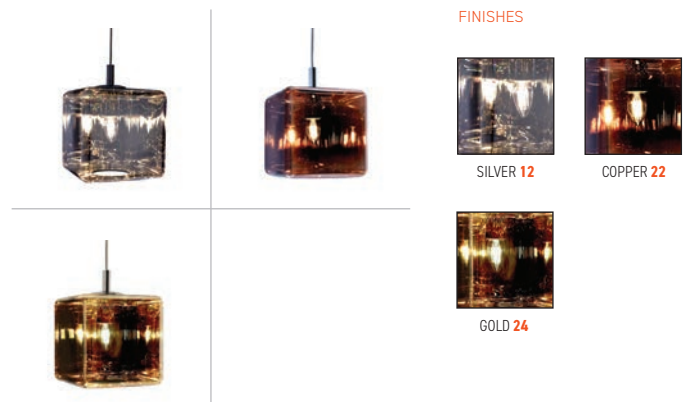

Semi-metalized top quality polycarbonate body

Chrome metal canopy

Custom clusters are available

Custom canopies are available

LED option is available