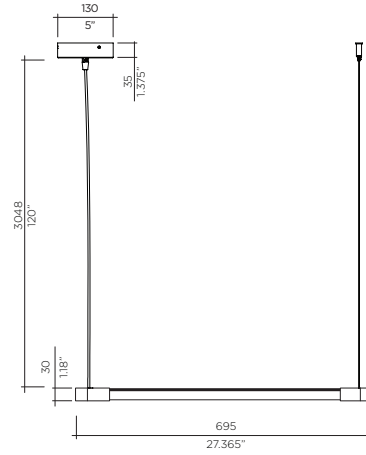

Model **Thin LED Suspension**
Size 695
Ref. # XBM.07.951___L
Lamping 1 x 8W LED
3000K, 640Lm

0-10V and ELV Dimming