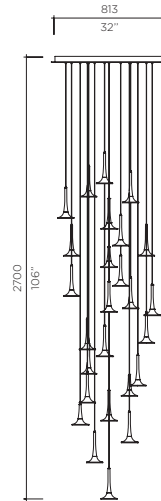

Model **Alo Suspension**
Size 152, 229
Ref. # 26SM.07.350__
26MM.07.350__
Lamping 26 x 1W LED
3000K, 100Lm/ea.