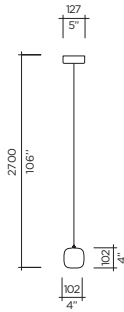

	SM	MM	GM
Lbs	35	45	58
Kg	15,9	20,4	26,3

CUBIE

Designer | Filipe Lisboa

- Hand-molded crystal body
- Chrome metal canopy and metal details
- Unique cable suspension that does not require aircraft cables
- Custom designed clusters and drops are available
- LED option is available
- Dims from 100% - 15%
- ELV dimming