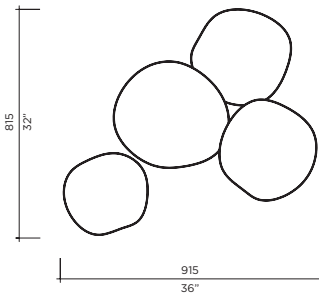

Model **Chestnut**
Size **300, 350, 400**
Ref. # **4MM.09.250._ _**
Connecting Kit **4MM.250.KIT**
Lamping **4x12W LED**
3000K