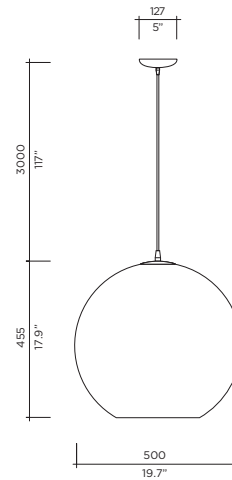

Model Fort Knox Suspension
Size 500
Ref. # GM.07.798__
Lamp E26 / E27 (120V/220V)
1 x 75W max (Incandescent)
1 x 75W equivalent

	BM	SM	MM	GM
Lbs	1	1	2	3
Kg	.45	.45	.9	1.4