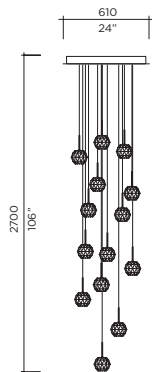

Model **Gemma Suspension**
Size 100
Ref. # 14MM.07.921._._
Lamp G4 Bi-Pin 12v - 120V/220V
14 x 10W (Standard lamp available)
G-4 Bi-Pin LED 2700K
120V/220V - 12V
14 x 2W (optional)