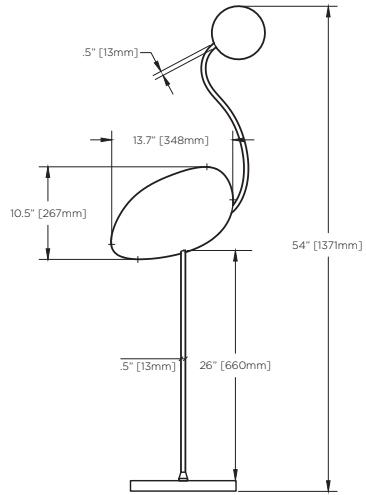

Model **Fred**
Size **1371**
Ref. # **MM.08.720_ _ _ _**
Lamp **1x3W G9 LED**
LED **2700K**

FRED SPECS