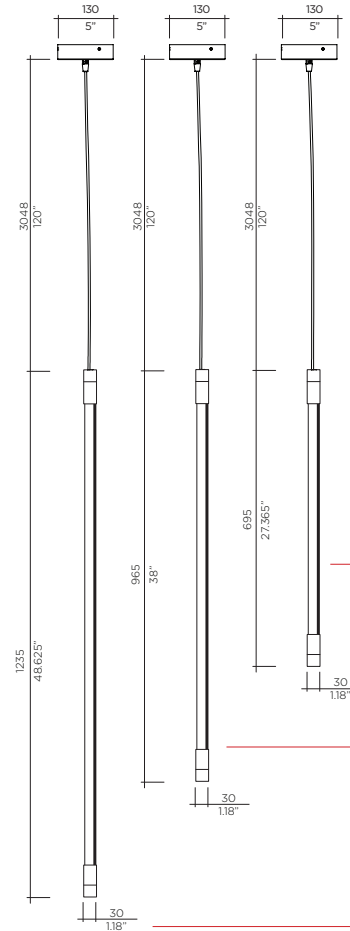

VERTICAL CONFIGURATION

Model **Thin LED Suspension**
Size 695
Ref. # XBM.07.950___L
Lamping 1 x 8W LED
3000K, 640Lm

0-10V and ELV Dimming

Model **Thin LED Suspension**
Size 965
Ref. # BM.07.950___L
Lamping 1 x 12W LED
3000K, 960Lm

0-10V and ELV Dimming

Model **Thin LED Suspension**
Size 1235
Ref. # SM.07.950___L
Lamping 1 x 16W LED
3000K, 1280Lm

0-10V and ELV Dimming

	SM	BM	XBM
Lbs	1	1	1
Kg	.45	.45	.45