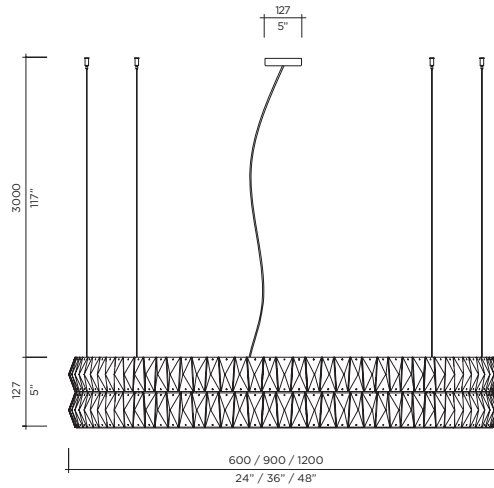

Model Gia Round Suspension
Size 600, 900, 1200
Ref. # SM.07.281
MM.07.281
GM.07.281
Lamp G9 Bi-Pin Halogen (120V/220V)
6 x 25W (600)
10 x 25W (900)
12 x 25W (1200)
6 x 25W equivalent
10 x 25W equivalent
12 x 25W equivalent

	SM	MM	GM
Lbs	35	45	58
Kg	15.9	20.4	26.3