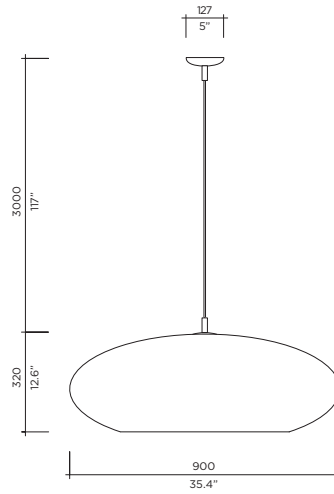

Model **Capella Suspension**
Size **900**
Ref. # **GM.07.833__**
Lamp **E26 / E27 (120V/220V)**
3 x 40W max
incandescent
3 x 40W equivalent

	MM	GM
Lbs	2	5
Kg	5.4	6.8