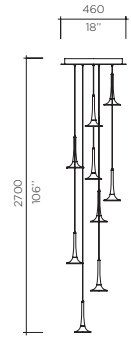

MIRRORED
COPPER **22**

MIRRORED
GOLD **24**

HAIRLINE
BRONZE **45**

Model **Alo Suspension**
 Size 152, 229
 Ref. # SM.07.350__
 MM.07.350__
 Lamping 1 x 1W LED
 3000K, 100Lm/ea.

Model **Alo Suspension**
 Size 152, 229
 Ref. # 3SM.07.350__
 3MM.07.350__
 Lamping 3 x 1W LED
 3000K, 100Lm/ea.

Model **Alo Suspension**
 Size 152, 229
 Ref. # 5SM.07.350__
 5MM.07.350__
 Lamping 5 x 1W LED
 3000K, 100Lm/ea.

Model **Alo Suspension**
 Size 152, 229
 Ref. # 9SM.07.350__
 9MM.07.350__
 Lamping 9 x 1W LED
 3000K, 100Lm/ea.