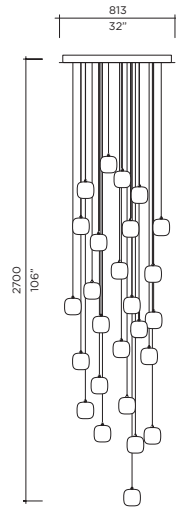

Model **Cubie Suspension**
Size 115
Ref. # 26MM.07.931.__
Lamp G4 Bi-Pin 12v - 120V/220V
26 x 10W (Standard lamp available)
G-4 Bi-Pin LED 2700K
120V/220V - 12V
26 x 2W (optional)