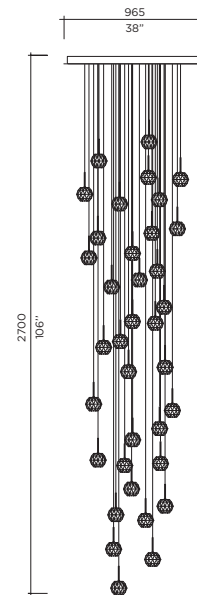

Model **Gemma Suspension**
Size 100
Ref. # 36MM.07.921._._
Lamp G4 Bi-Pin 12v - 120V/220V
36 x 10W (Standard lamp available)
G-4 Bi-Pin LED 2700K
120V/220V - 12V
36 x 2W (optional)