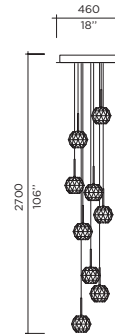

Model **Gemma Suspension**
Size 100
Ref. # 9MM.07.921._._
Lamp G4 Bi-Pin 12v - 120V/220V
9 x 10W (Standard lamp available)
G-4 Bi-Pin LED 2700K
120V/220V - 12V
9 x 2W (optional)