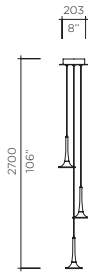

MIRRORED
COPPER **22**

MIRRORED
GOLD **24**

HAIRLINE
BRONZE **45**

Model **Alo Suspension**
 Size 152, 229
 Ref. # SM.07.350__
 MM.07.350__
 Lamping 1 x 1W LED
 3000K, 100Lm/ea.

Model **Alo Suspension**
 Size 152, 229
 Ref. # 3SM.07.350__
 3MM.07.350__
 Lamping 3 x 1W LED
 3000K, 100Lm/ea.

Model **Alo Suspension**
 Size 152, 229
 Ref. # 5SM.07.350__
 5MM.07.350__
 Lamping 5 x 1W LED
 3000K, 100Lm/ea.

Model **Alo Suspension**
 Size 152, 229
 Ref. # 9SM.07.350__
 9MM.07.350__
 Lamping 9 x 1W LED
 3000K, 100Lm/ea.