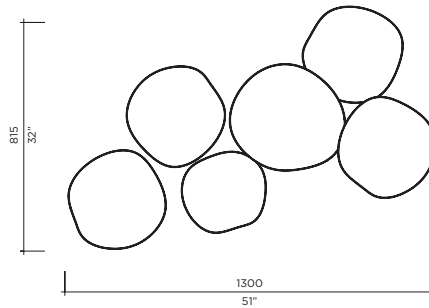

Model **Chestnut**
Size **300, 350, 400**
Ref. # **6MM.09.250._ _**
Connecting Kit **6MM.250.KIT**
Lamping **6x12W LED**
3000K