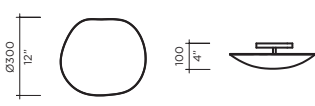

Model **Chestnut**
Size **300**
Ref. # **SM.09.250._ _**
Lamping **1x12W LED**
3000K