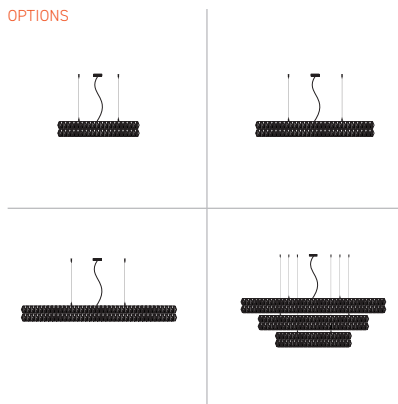

GIA ROUND

Designer | VISO Design Studio

Dazzling four faceted Asfour crystals
Chrome plated frame
Chrome metal canopy
Custom designs and drops are available
LED option is available

OPTIONS