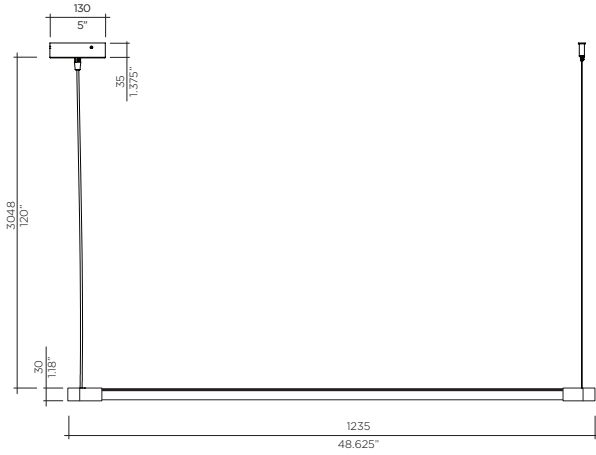

Model **Thin LED Suspension**
Size 1235
Ref. # SM.07.951___L
Lamping 1 x 16W LED
3000K, 1280Lm

0-10V and ELV Dimming