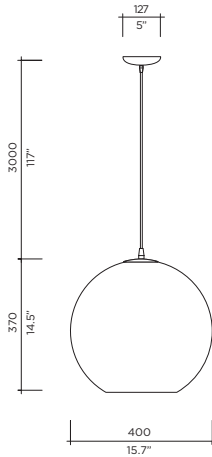

Model Fort Knox Suspension
Size 400
Ref. # MM.07.798__
Lamp E26 / E27 (120V/220V)
1 x 75W max (Incandescent)
1 x 75W equivalent