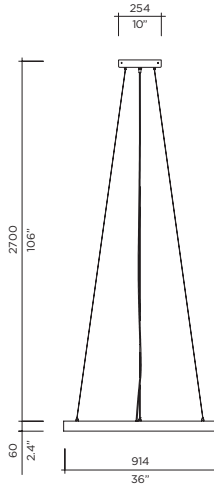

Model **Ring Suspension**
Size 914
Ref. # MM.07.500._._
Lamping 1 x 36w LED
3000K, 2880Lm