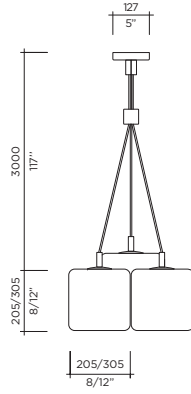

Model **H2O Suspension**
Size 205, 305
Ref. # SM.07.865__
GM.07.865__
Lamp E26 / E27 (120V/220V)
3 x 40W max
3 x 60W max
Incandescent
3 x 40W equivalent
3 x 60W equivalent