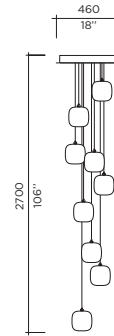

Model **Cubie Suspension**
Size 115
Ref. # 9MM.07.931.__
Lamp G4 Bi-Pin 12v - 120V/220V
9 x 10W (Standard lamp available)
G-4 Bi-Pin LED 2700K
120V/220V - 12V
9 x 2W (optional)