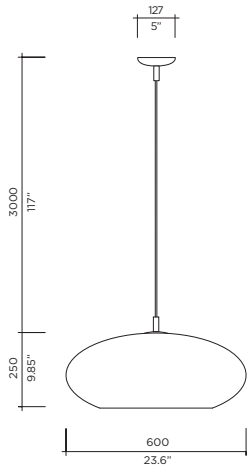

Model **Capella Suspension**
Size **600**
Ref. # **MM.07.832__**
Lamp **E26 / E27 (120V/220V)**
3 x 40W max
incandescent
3 x 40W equivalent