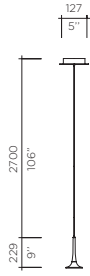

MIRRORED
COPPER **22**

MIRRORED
GOLD **24**

HAIRLINE
BRONZE **45**

Model **Alo Suspension**
 Size 152, 229
 Ref. # SM.07.350__
 MM.07.350__
 Lamping 1 x 1W LED
 3000K, 100Lm/ea.

Model **Alo Suspension**
 Size 152, 229
 Ref. # 3SM.07.350__
 3MM.07.350__
 Lamping 3 x 1W LED
 3000K, 100Lm/ea.