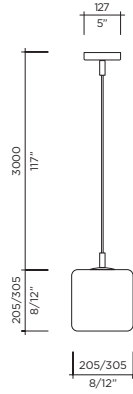

Model **Capella Suspension**
 Size **900**
 Ref. # **GM.07.833__**
 Lamp **E26 / E27 (120V/220V)**
 3 x 40W max
 incandescent
 **3 x 40W equivalent**

	MM	GM
Lbs	2	5
Kg	5.4	6.8

H2O

Designer | VISO Design Studio

Semi-metalized top quality polycarbonate body

Chrome metal canopy

Custom clusters are available

Custom canopies are available

LED option is available

Model **H2O Suspension**
 Size 205, 305
 Ref. # SM.07.861__
 GM.07.862__
 Lamp E26 / E27 (120V/220V)
 1 x 40W max
 1 x 60W max
 Incandescent
 1 x 40W equivalent
 1 x 60W equivalent

Model **H2O Suspension**
 Size 205, 305
 Ref. # SM.07.865__
 GM.07.865__
 Lamp E26 / E27 (120V/220V)
 3 x 40W max
 3 x 60W max
 Incandescent
 3 x 40W equivalent
 3 x 60W equivalent

Model **H2O Floor**
 Size 305
 Ref. # GM.08.862__
 Lamp E26 / E27 (120V/220V)
 1 x 60W max
 Incandescent
 1 x 60W equivalent