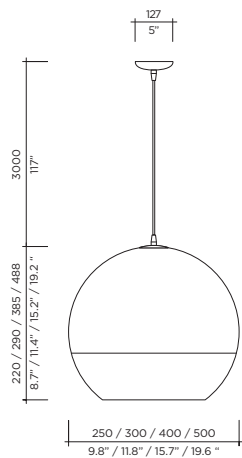

Model **Bolio Suspension**
Size 250, 300, 400, 500
Ref. # BM.07.120.__
SM.07.120.__
MM.07.121.__
GM.07.122.__
Lamp E26 / E27 (120V/220V)
1 x 40W max (250 only)
1 x 60W max (300 only)
1 x 75W max (400, 500)
Incandescent
1 x 40W equivalent
1 x 60W equivalent
1 x 75W equivalent
±

	BM	SM	MM	GM
Lbs	1	1	2	3
Kg	.5	.5	1	1.4