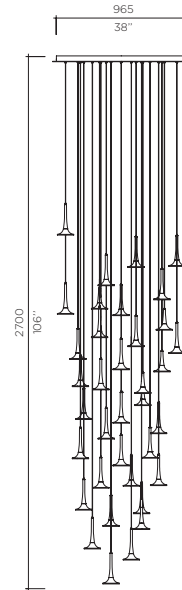

Model **Alo Suspension**
 Size 152, 229
 Ref. # 5SM.07.350__
 5MM.07.350__
 Lamping 5 x 1W LED
 3000K, 100Lm/ea.

Model **Alo Suspension**
 Size 152, 229
 Ref. # 9SM.07.350__
 9MM.07.350__
 Lamping 9 x 1W LED
 3000K, 100Lm/ea.

Model **Alo Suspension**
 Size 152, 229
 Ref. # 14SM.07.350__
 14MM.07.350__
 Lamping 14 x 1W LED
 3000K, 100Lm/ea.

Model **Alo Suspension**
 Size 152, 229
 Ref. # 26SM.07.350__
 26MM.07.350__
 Lamping 26 x 1W LED
 3000K, 100Lm/ea.