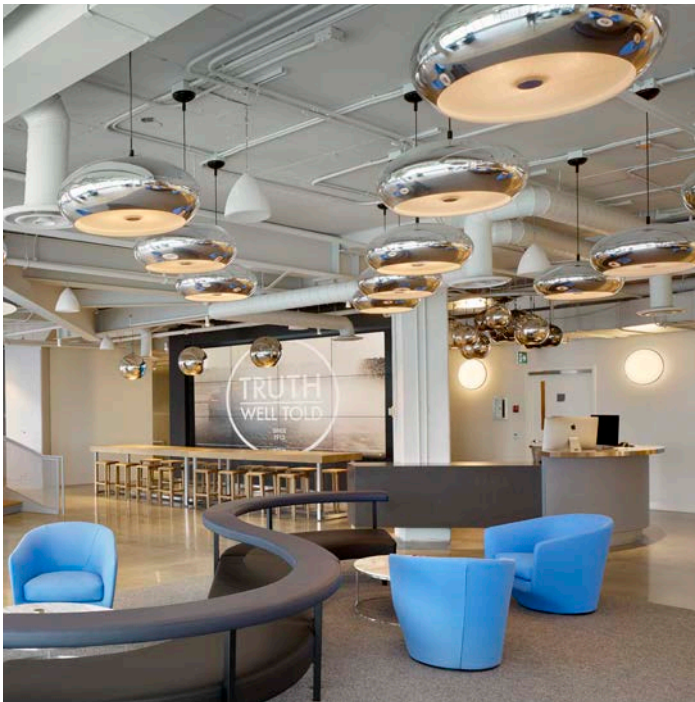

CAPELLA

Designer | VISO Design Studio