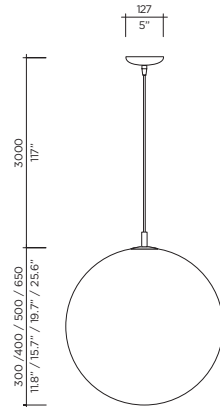

Model **Globo Suspension**
Size 300, 400, 500, 650
Ref. # SM.07.381_ _ _
MM.07.382_ _ _
GM.07.383_ _ _
XGM.07.384_ _ _
Lamp E26 / E27 (120V/220V)
1 x 100W max (650, 500 only)
Incandescent
1 x 60W max (400, 300 only)
Incandescent
1 x 100W equivalent
1 x 60W equivalent

Model **Globo Floor**
Size 300, 400, 500, 650
Ref. # SM.08.381_ _ _
MM.08.382_ _ _
GM.08.383_ _ _
XGM.08.384_ _ _
Lamp E26 / E27 (120V/220V)
1 x 75W max (650 only)
Incandescent
1 x 60W max (500, 400, 300)
Incandescent
1 x 75W equivalent
1 x 60W equivalent

	BM	SM	MM	GM
Lbs	4	8	9	14
Kg	1.8	3.6	4.1	6.4