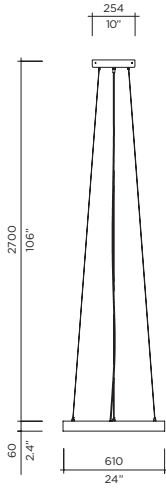

Model **Ring Suspension**
Size 610
Ref. # SM.07.500._._
Lamping 1 x 30W LED
3000K, 2400Lm