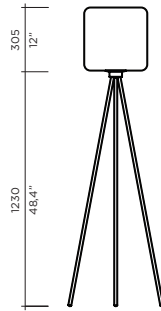

Model **H2O Suspension**
Size 205, 305
Ref. # SM.07.861__
GM.07.862__
Lamp E26 / E27 (120V/220V)
1 x 40W max
1 x 60W max
Incandescent
1 x 40W equivalent
1 x 60W equivalent

Model **H2O Suspension**
Size 205, 305
Ref. # SM.07.865__
GM.07.865__
Lamp E26 / E27 (120V/220V)
3 x 40W max
3 x 60W max
Incandescent
3 x 40W equivalent
3 x 60W equivalent

Model **H2O Floor**
Size 305
Ref. # GM.08.862__
Lamp E26 / E27 (120V/220V)
1 x 60W max
Incandescent
1 x 60W equivalent

Model **H2O Suspension**
Size 205, 305
Ref. # SM.07.867__
GM.07.867__
Lamp E26 / E27 (120V/220V)
5 x 40W max
5 x 60W max
Incandescent
5 x 40W equivalent
5 x 60W equivalent