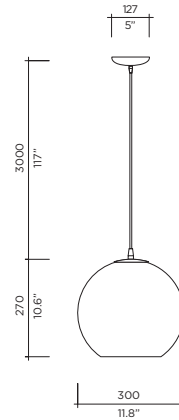

Model Fort Knox Suspension
Size 300
Ref. # SM.07.798__
Lamp E26 / E27 (120V/220V)
1 x 60W max (Incandescent)
1 x 60W equivalent