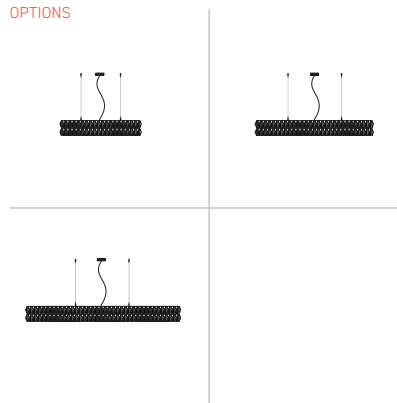

GIA LINEAR

Designer | VISO Design Studio

Dazzling four faceted Asfour crystals
Chrome plated frame
Chrome metal canopy
Custom designs and drops are available
LED option is available

OPTIONS