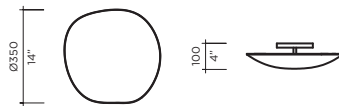

Model **Chestnut**
Size **350**
Ref. # **MM.09.250._ _**
Lamping **1x12W LED**
3000K