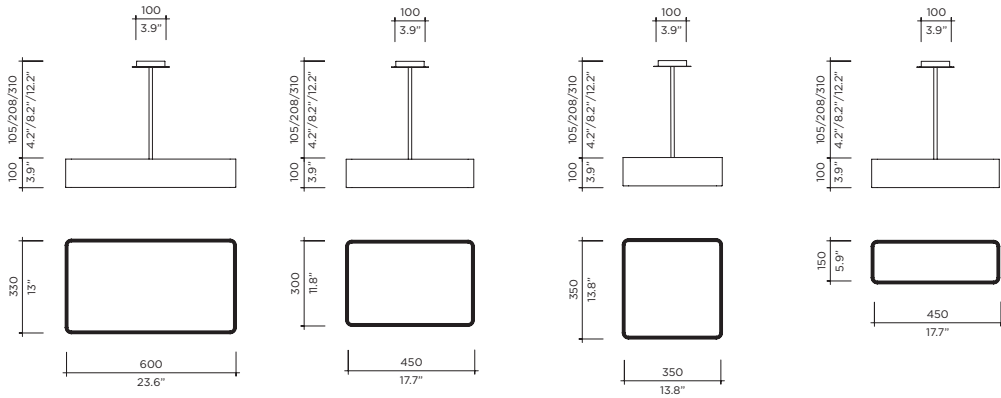

Model **Briggs Suspension**
Size 600
Ref. # GM.07188__
Bulb 1x25W LED
3000K

Model **Briggs Suspension**
Size 450
Ref. # MM.07188__
Bulb 1x18W LED
3000K

Model **Briggs Suspension**
Size 350
Ref. # SM.07188__
Bulb 1x16W LED
3000K

Model **Briggs Suspension**
Size 150
Ref. # BM.07188__
Bulb 1x9W LED)
3000K