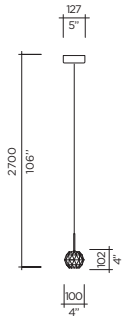

Model **Gemma Suspension**
Size 100
Ref. # MM.07.921._._
Lamp G4 Bi-Pin 12v - 120V/220V
1 x 10W (Standard lamp available)
G-4 Bi-Pin LED 2700K
120V/220V - 12V
1 x 2W (optional)