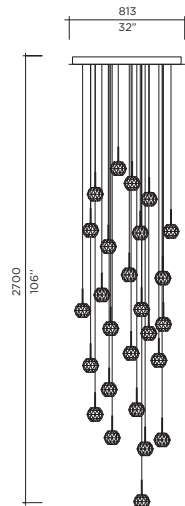

Model **Gemma Suspension**
Size 100
Ref. # 26MM.07.921._._
Lamp G4 Bi-Pin 12v - 120V/220V
26 x 10W (Standard lamp available)
G-4 Bi-Pin LED 2700K
120V/220V - 12V
26 x 2W (optional)