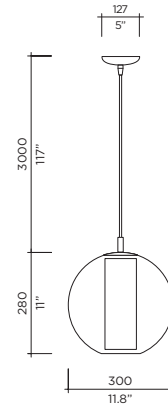

Model Ilu Suspension
Size 300
Ref. # SM.07.901_ _ _ _
Lamp E26 / E27 (120V/220V)
1 x 40W max
Incandescent
1 x 40W equivalent

	SM	MM	GM
Lbs	3	4	5
Kg	1.4	1.8	2.3