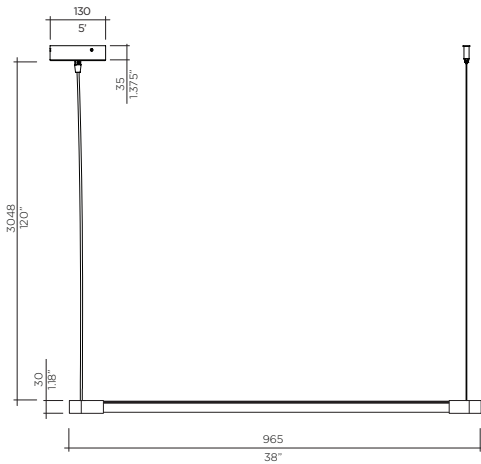

Model **Thin LED Suspension**
Size 965
Ref. # BM.07.951___L
Lamping 1 x 12W LED
3000K, 960Lm

0-10V and ELV Dimming