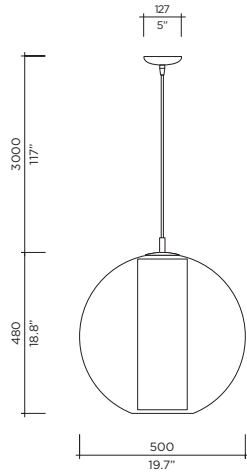

Model Ilu Suspension
Size 500
Ref. # GM.07.903_ _ _ _
Lamp E26 / E27 (120V/220V)
1 x 60W max
(Incandescent)
1 x 60W equivalent