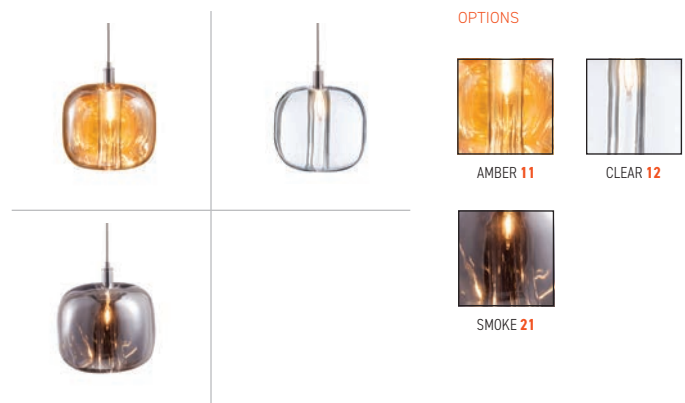

	SM	MM	GM
Lbs	35	45	58
Kg	15,9	20,4	26,3

CUBIE

Designer | Filipe Lisboa

- Hand-molded crystal body
- Chrome metal canopy and metal details
- Unique cable suspension that does not require aircraft cables
- Custom designed clusters and drops are available
- LED option is available
- Dims from 100% - 15%
- ELV dimming