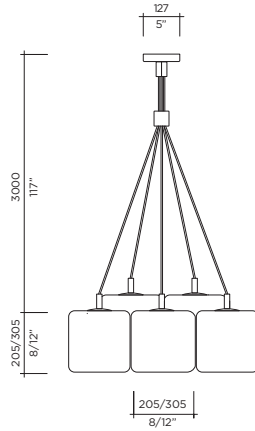

Model **H2O Floor**
Size 305
Ref. # GM.08.862__
Lamp E26 / E27 (120V/220V)
1 x 60W max
Incandescent
1 x 60W equivalent

Model **H2O Suspension**
Size 205, 305
Ref. # SM.07.867__
GM.07.867__
Lamp E26 / E27 (120V/220V)
5 x 40W max
5 x 60W max
Incandescent
5 x 40W equivalent
5 x 60W equivalent