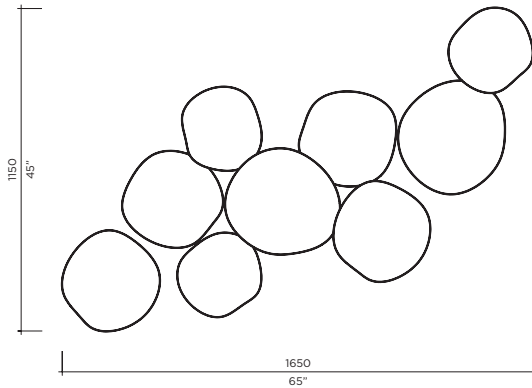

Model **Chestnut**
Size **300, 350, 400**
Ref. # **9MM.09.250._ _**
Connecting Kit **9MM.250.KIT**
Lamping **9x12W LED**
3000K