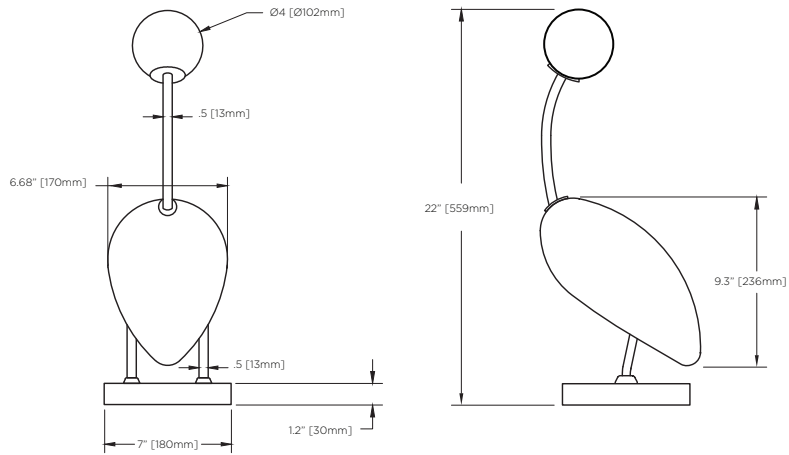

HOT VANILLA
10

PAINTED BLACK
21

Model **Pablo**
 Size **559**
 Ref. # **SM.02.721_ _ _ _**
 Lamp **1x3W G9 LED**
2700K

INTERLOCK CHANDELIER

Designer | II By IV

The Interlock chandelier is inspired by the beautiful interlocking basalt columns created by ancient volcanic fissure eruptions. A stunning piece that showcases the organic elements that is found all around us, the Interlock is marked by a modern sensibility coupled with traditional craftsmanship. This fixture, designed by Toronto-based design firm II by IV, was originally created for NAO Steakhouse (now Estia Restaurant) in Toronto. It features 150 clear acrylic tubes in various heights and includes four T5 58W 3000k LED strips placed within the central metal column and measures 90"/2286mm in diameter and 106"/2696mm in height. Designed as a true showstopper, the Interlock adds gravitas to any space while still bringing a sense of *je ne sais quoi*.