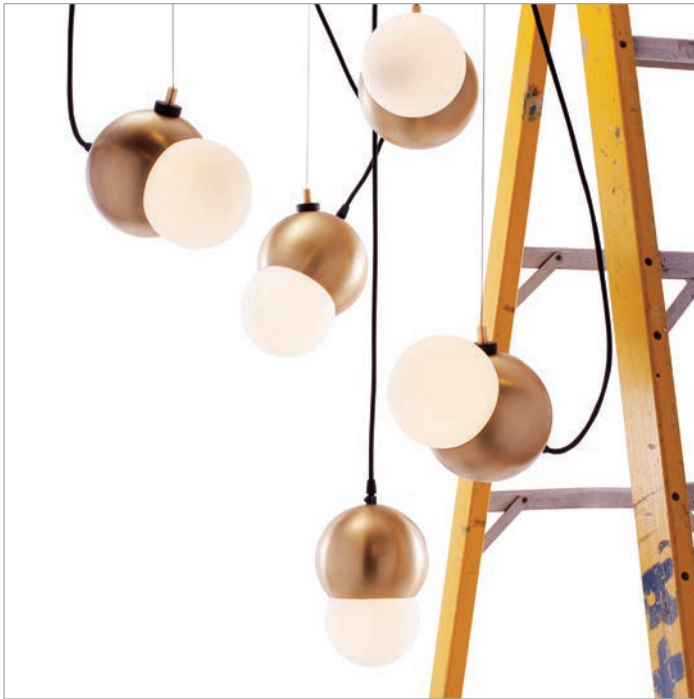

MAGGIE

Designer | VISO Design Studio

Two-tone suspension light

Spun steel globe with plated finish

White opal glass insert

Dynamic magnetic attachment doubles as support cable and design accessory that changes the fixture's orientation according to customers needs

Spun steel globe and canopy are available in various finishes

Custom clusters available

Includes black cloth cord

LED

FINISHES