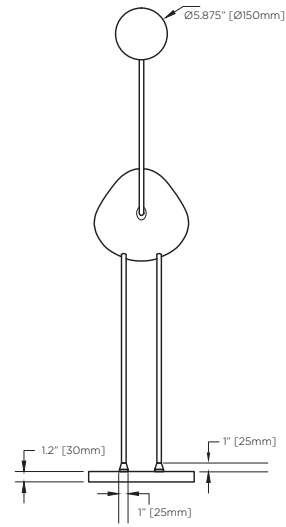

Model **Fred**
Size **1371**
Ref. # **MM.08.720_ _ _ _**
Lamp **1x3W G9 LED**
LED **2700K**

FRED SPECS