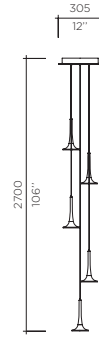

MIRRORED
COPPER **22**

MIRRORED
GOLD **24**

HAIRLINE
BRONZE **45**

Model **Alo Suspension**
 Size 152, 229
 Ref. # SM.07.350__
 MM.07.350__
 Lamping 1 x 1W LED
 3000K, 100Lm/ea.

Model **Alo Suspension**
 Size 152, 229
 Ref. # 3SM.07.350__
 3MM.07.350__
 Lamping 3 x 1W LED
 3000K, 100Lm/ea.

Model **Alo Suspension**
 Size 152, 229
 Ref. # 5SM.07.350__
 5MM.07.350__
 Lamping 5 x 1W LED
 3000K, 100Lm/ea.

Model **Alo Suspension**
 Size 152, 229
 Ref. # 9SM.07.350__
 9MM.07.350__
 Lamping 9 x 1W LED
 3000K, 100Lm/ea.