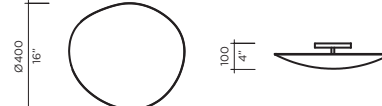

Model **Chestnut**
Size **400**
Ref. # **GM.09.250._ _**
Lamping **1x12W LED**
3000K