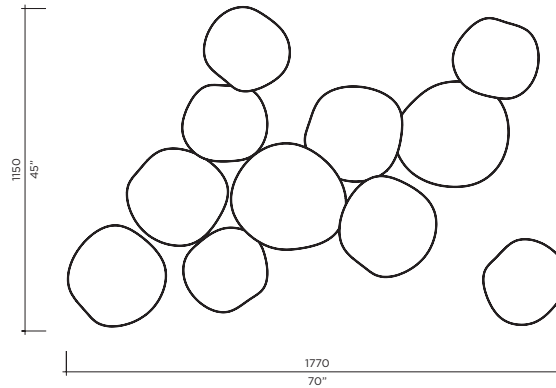

Model **Chestnut**
Size **300, 350, 400**
Ref. # **11MM.09.250._ _**
Connecting Kit **11MM.250.KIT**
Lamping **11x12W LED**
3000K

CHESTNUT SPECS

	SM	MM	GM
Lbs	2	3	3
Kg	.9	1.4	1.4