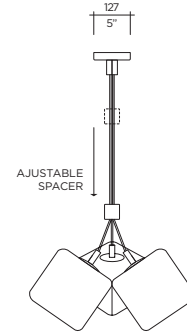

Model **H2O Suspension**
Size 205, 305
Ref. # SM.07.861__
GM.07.862__
Lamp E26 / E27 (120V/220V)
1 x 40W max
1 x 60W max
Incandescent
1 x 40W equivalent
1 x 60W equivalent

Model **H2O Suspension**
Size 205, 305
Ref. # SM.07.865__
GM.07.865__
Lamp E26 / E27 (120V/220V)
3 x 40W max
3 x 60W max
Incandescent
3 x 40W equivalent
3 x 60W equivalent

Model **H2O Floor**
Size 305
Ref. # GM.08.862__
Lamp E26 / E27 (120V/220V)
1 x 60W max
Incandescent
1 x 60W equivalent

Model **H2O Suspension**
Size 205, 305
Ref. # SM.07.867__
GM.07.867__
Lamp E26 / E27 (120V/220V)
5 x 40W max
5 x 60W max
Incandescent
5 x 40W equivalent
5 x 60W equivalent