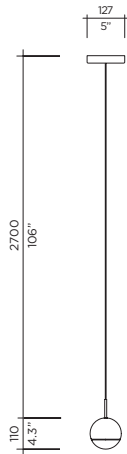

Model Wandering Star Suspension
Size 110
Ref. # SM.07.351._._
Lamping 5.5W LED
3000K, 440Lm
Triac/ELV/0-10V Dimming Available
Dims from 100% - 15%