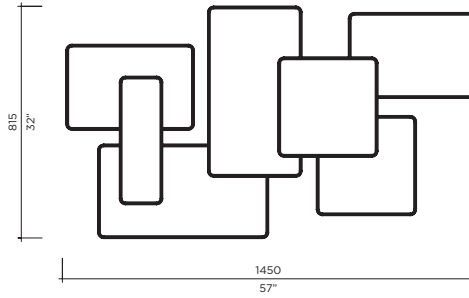

Model **Briggs Suspension**
Size 150, 350, 450, 600
Ref. # 7MM.07188__
Bulb 127W LED
3000K

Lbs	BM	SM	MM	GM
	10.5	13.3	16.3	21.6
	4.8	6	7.4	9.8
Kg	BM	SM	MM	GM
	10.5	13.3	16.3	21.6
	4.8	6	7.4	9.8