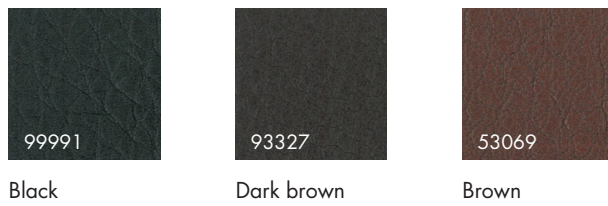

### SELECT COLOR - TEXTURE

891  
RAL 9002  
White/grey

853  
RAL 5014  
Dove blue

812  
RAL 1032  
Broom yellow

808  
RAL 3007  
Black red

877  
RAL 6006  
Olive grey

841  
RAL 8014  
Brown sepia

Zinc

Bronze

Color samples may be subject to slight variation from the finished product.

**STAIN COLORS**

Black

White/grey

Graphite

Beige grey

**VENEER**

**HIGH PRESSURE LAMINATE**

NCS S1000 N  
White/grey

NCS 0502-G50Y  
White

**COMPACT LAMINATE**

NCS S0502-G  
White, black edges

NCS S8502-B  
Black, black edges

**LINOLEUM**

4176  
Mushroom

4166  
Charcoal

4023  
Nero

4178  
Iron

Color samples may be subject to slight variation from the finished product.

**ELMO NORDIC LEATHER**

**ELMO RUSTICAL LEATHER**

**CAMPUS AIR**

**CORSO**