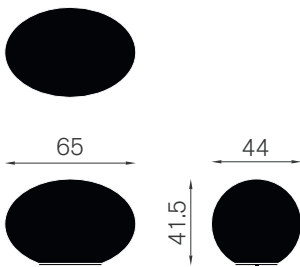

Flexible seating or footrest in ecological flexible polyurethane, CFC free, with internal anatomical rigid structure. There are two lateral slits to keep the elastic fabric in place. The cover is removable and comes in several colors.

Materials:

Structure: ecological flexible polyurethane, CFC free, with internal rigid structure.

Cover: bi-elastic fabric.

ds855
seating/footrest