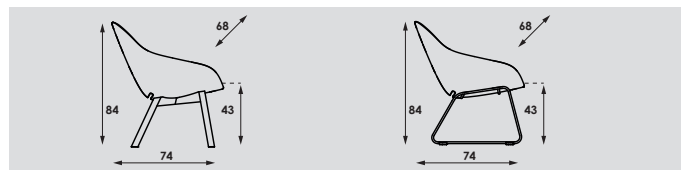

Beso Lounge

Artifort®

Khodi Feiz | 2016

Base:

4-legged solid wood

- Ø 40 mm.
- Finish standard oil.
- With gliders white. As option with felt.

Sledge base

- Massive steel Ø 12 mm
- Finish standard powder coat.
- Standard without gliders.
- As an option gliders with or without felt.

4-legged, swiveling, with returnmechanism

- Finish: polished stainless steel or powder coat.
- Standard with plastic gliders.
- As an option gliders with felt.

star-base, not swiveling

- Massive steel Ø 16 mm.
- Finish standard powder coat.
- Standard with plastic gliders.
- As an option gliders with felt.

Beso Lounge

models	4-legged, wood	sledge
meterage	198cm	198cm
weight		
packing	0,56m3	0,56m3

Beso Lounge

models	4-legged, swiveling	star-base, not swiveling
meterage	198cm	198cm
weight	17kg	15,5kg
packing	0,56m3	0,56m3