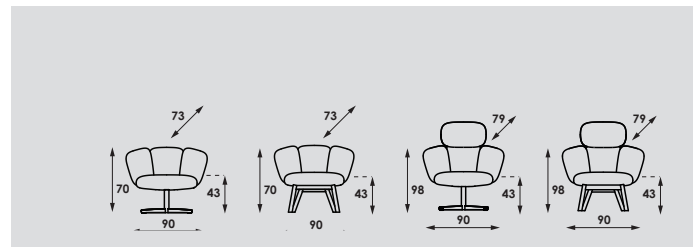

Bras

Artifort®

Khodi Feiz | 2014

Easy Chair and Easy Chair High Back:

Base:

- Cross base with returnmechanism:
- Finish: powder coat or polished stainless steel.
- Standard with transparent plastic floorcaps.
- Option: felt gliders.

Sofa:

Base:

- Steel legs tube Ø 40x2 mm.
- Standard with black plastic gliders, height adjustable.
- Option: felt gliders.
- Finish: chrome or powder coat.

or

- Massive wooden legs Ø 40 mm.
- Standard with white plastic floorcaps.
- Option: felt gliders.
- Finish: standard oil.

Seat:

- Metal frame, nosag springs.
- Covered with cutted foam.

Back and armrests:

- Multiplex and steel.
- Covered with cutted foam.

Upholstery:

- Upholstery category ② ③ ④

Bras

models	Easy Chair cross base swiveling with returnmechanism	Easy Chair 4-legged wood	Easy Chair High Back cross base swiveling with returnmechanism	Easy Chair High Back 4-legged wood
width	86cm	86cm	90cm	90cm
meterage	240cm	240cm	275cm	275cm
weight	25kg	20,5	28,5kg	24kg
packing	0,59m3	0,59m3	0,74m3	0,74m3

Bras

models	sofa 2 seater	sofa 2,5 seater	sofa 3 seater
width	180cm	215cm	250cm
meterage	535cm	605cm	695cm
weight	47kg	57kg	67kg
packing	1,53m3	1,69m3	1,87m3

Bras

models	footstool	cushion	cushion
width	100cm	40 x 40 cm	60 x 25 cm
meterage	135cm	55cm	80cm
weight			
packing	0,74m3	0,12m3	0,12m3