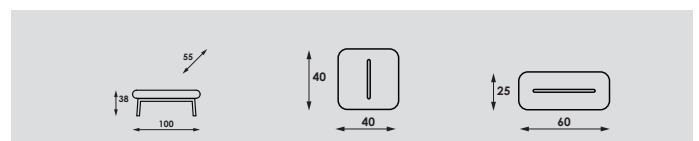

Seat:

- Metal frame, nosag springs.
- Covered with cutted foam.

Back and armrests:

- Multiplex and steel.
- Covered with cutted foam.

Upholstery:

- Upholstery category ② ③ ④

Bras

models	Easy Chair cross base swiveling with returnmechanism	Easy Chair 4-legged wood	Easy Chair High Back cross base swiveling with returnmechanism	Easy Chair High Back 4-legged wood
width	86cm	86cm	90cm	90cm
meterage	240cm	240cm	275cm	275cm
weight	25kg	20,5	28,5kg	24kg
packing	0,59m3	0,59m3	0,74m3	0,74m3

Bras

models	sofa 2 seater	sofa 2,5 seater	sofa 3 seater
width	180cm	215cm	250cm
meterage	535cm	605cm	695cm
weight	47kg	57kg	67kg
packing	1,53m3	1,69m3	1,87m3

Bras

models	footstool	cushion	cushion
width	100cm	40 x 40 cm	60 x 25 cm
meterage	135cm	55cm	80cm
weight			
packing	0,74m3	0,12m3	0,12m3