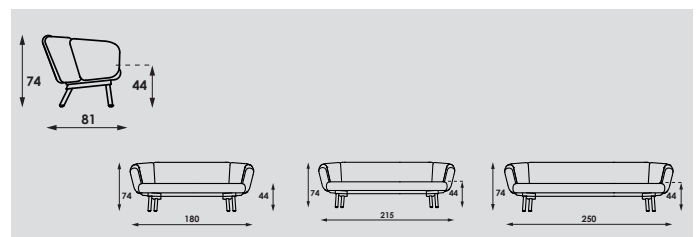

Sofa:

Base:

- Steel legs tube Ø 40x2 mm.
- Standard with black plastic gliders, height adjustable.
- Option: felt gliders.
- Finish: chrome or powder coat.

or

- Massive wooden legs Ø 40 mm.
- Standard with white plastic floorcaps.
- Option: felt gliders.
- Finish: standard oil.

Seat:

- Metal frame, nosag springs.
- Covered with cutted foam.

Back and armrests:

- Multiplex and steel.
- Covered with cutted foam.

Upholstery:

- Upholstery category ② ③ ④

Bras

models	Easy Chair cross base swiveling with returnmechanism	Easy Chair 4-legged wood	Easy Chair High Back cross base swiveling with returnmechanism	Easy Chair High Back 4-legged wood
width	86cm	86cm	90cm	90cm
meterage	240cm	240cm	275cm	275cm
weight	25kg	20,5	28,5kg	24kg
packing	0,59m3	0,59m3	0,74m3	0,74m3

Bras

models	sofa 2 seater	sofa 2,5 seater	sofa 3 seater
width	180cm	215cm	250cm
meterage	535cm	605cm	695cm
weight	47kg	57kg	67kg
packing	1,53m3	1,69m3	1,87m3

Bras

models	footstool	cushion	cushion
width	100cm	40 x 40 cm	60 x 25 cm
meterage	135cm	55cm	80cm
weight			
packing	0,74m3	0,12m3	0,12m3