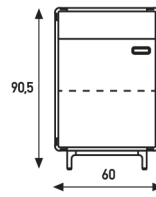

Extens

Khodi Feiz 2004/2017

Extens
Dressoir Medium
Comment

Base and grip in structure powder coat. A colour disparity can appear between the same colour powder coat and lacque. Shelves are not adjustable.

90,5cm high
60cm wide
36cm depth
1 shelf

1 door low
1 shelf

1 door
1 shelf