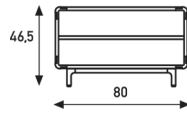

Extens

Khodi Feiz 2004/2017

Extens Dressoir Low
Comment

Base and grip in structure powder coat. A colour disparity can appear between the same colour powder coat and lacque. Shelves are not adjustable.

46,5cm high
80cm wide
36cm depth

1 shelf

2 doors