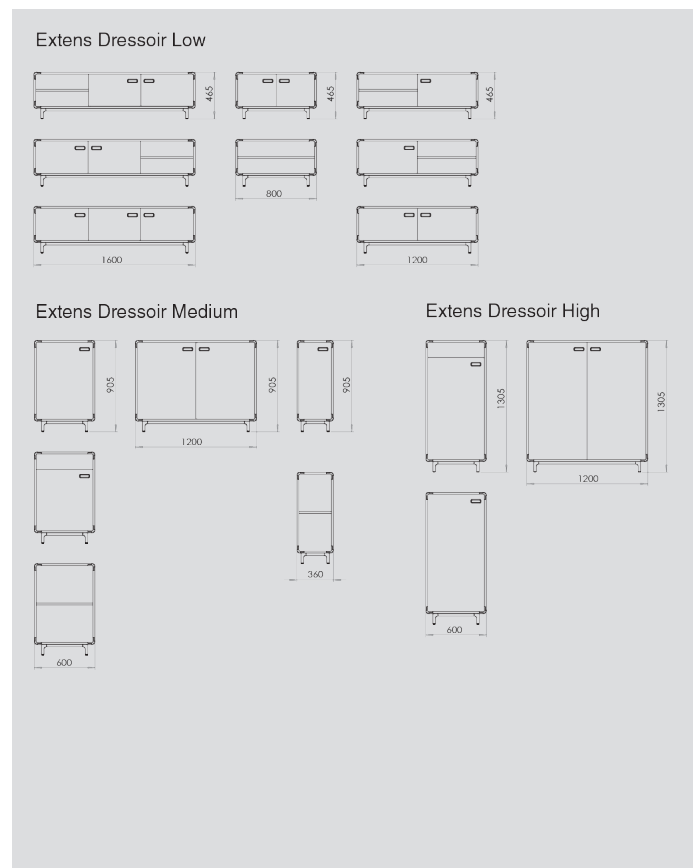

# Extense

Artifort®

Khodi Feiz | 2004/2017

Available as a sideboard with 2 drawers or a combination of drawer and open shelves. Or with 1 or 2 doors from top to bottom. The Extense is finished with a coating or veneer. The base and handles can be finished in structure powder coat.

There is a row drilling in the sides of the cupboard. Here there are little holes every 32 mm. over the whole height of the cupboard, so every shelf is in steps of 32 mm. adjustable in height.

The material is 18mm MDF to be finished in lacquer or veneer. The back side of the Extense is 18 mm MDF, finished in the same execution.

**46,5cm high**  
**160cm wide**  
**36cm depth**

**2 doors right + 1 shelf**  
**1 shelf left**

**2 doors left + 1 shelf**  
**1 shelf right**

**3 doors**  
**1 shelf left**  
**1 shelf right**

**Extens Dressoir Medium**  
**Comment**

**130,5cm high**  
**120cm wide**  
**36cm depth**  
**2 doors**  
**2 shelves left, 2 shelves right**