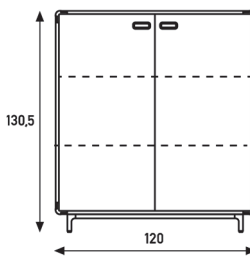

**46,5cm high**  
**160cm wide**  
**36cm depth**

**2 doors right + 1 shelf**  
**1 shelf left**

**2 doors left + 1 shelf**  
**1 shelf right**

**3 doors**  
**1 shelf left**  
**1 shelf right**

**Extens Dressoir Medium**  
**Comment**

**90cm high**  
**120cm wide**  
**36cm depth**  
**2 doors**  
**1 shelf left, 1 shelf right**

**Extens**  
**Dressoir High**  
**Comment**

Base and grip in structure powder coat. A colour disparity can appear between the same colour powder coat and lacque. Shelves are not adjustable.

**130,5cm high**  
**60cm wide**  
**36cm depth**  
**1 door low**  
**2 shelves**

**1 door**  
**2 shelves**

**Extens**  
**Dressoir High**  
**Comment**

Base and grip in structure powder coat. A colour disparity can appear between the same colour powder coat and lacque. Shelves are not adjustable.

**130,5cm high**  
**120cm wide**  
**36cm depth**  
**2 doors**  
**2 shelves left, 2 shelves right**