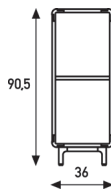

**46,5cm high**  
**80cm wide**  
**36cm depth**

**1 shelf**

**2 doors**

**Extens Dressoir Low**  
**Comment**

Base and grip in structure powder coat. A colour disparity can appear between the same colour powder coat and lacque. Shelves are not adjustable.

**46,5cm high**  
**120cm wide**  
**36cm depth**

**1 door right**  
**1 shelf left**

**1 door left**  
**1 shelf right**

**2 doors**

**Extens Dressoir Low**  
**Comment**

Base and grip in structure powder coat. A colour disparity can appear between the same colour powder coat and lacque. Shelves are not adjustable.

**46,5cm high**  
**160cm wide**  
**36cm depth**

**2 doors right + 1 shelf**  
**1 shelf left**

**2 doors left + 1 shelf**  
**1 shelf right**

**3 doors**  
**1 shelf left**  
**1 shelf right**

**Extens Dressoir Medium**  
**Comment**

Base and grip in structure powder coat. A colour disparity can appear between the same colour powder coat and lacque. Shelves are not adjustable.

**90,5cm high**  
**36cm wide**  
**36cm depth**

**1 shelf**