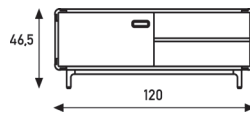

There is a row drilling in the sides of the cupboard. Here there are little holes every 32 mm. over the whole height of the cupboard, so every shelf is in steps of 32 mm. adjustable in height.

The material is 18mm MDF to be finished in lacquer or veneer. The back side of the Extense is 18 mm MDF, finished in the same execution.

**46,5cm high**  
**80cm wide**  
**36cm depth**

**1 shelf**

**2 doors**

**Extens Dressoir Low**  
**Comment**

Base and grip in structure powder coat. A colour disparity can appear between the same colour powder coat and lacque. Shelves are not adjustable.

**46,5cm high**  
**120cm wide**  
**36cm depth**

**1 door right**  
**1 shelf left**

**1 door left**  
**1 shelf right**

**2 doors**

**Extens Dressoir Low**  
**Comment**

Base and grip in structure powder coat. A colour disparity can appear between the same colour powder coat and lacque. Shelves are not adjustable.

**46,5cm high**  
**160cm wide**  
**36cm depth**

**2 doors right + 1 shelf**  
**1 shelf left**

**2 doors left + 1 shelf**  
**1 shelf right**

**3 doors**  
**1 shelf left**  
**1 shelf right**

**Extens Dressoir Medium**  
**Comment**