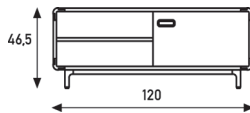

There is a row drilling in the sides of the cupboard. Here there are little holes every 32 mm. over the whole height of the cupboard, so every shelf is in steps of 32 mm. adjustable in height.

The material is 18mm MDF to be finished in lacquer or veneer. The back side of the Extense is 18 mm MDF, finished in the same execution.

**46,5cm high**  
**80cm wide**  
**36cm depth**

**1 shelf**

**2 doors**

**Extens Dressoir Low**  
**Comment**

Base and grip in structure powder coat. A colour disparity can appear between the same colour powder coat and lacque. Shelves are not adjustable.

**46,5cm high**  
**120cm wide**  
**36cm depth**

**1 door right**  
**1 shelf left**

**1 door left**  
**1 shelf right**

**2 doors**

**Extens Dressoir Low**  
**Comment**

Base and grip in structure powder coat. A colour disparity can appear between the same colour powder coat and lacque. Shelves are not adjustable.

**46,5cm high**  
**160cm wide**  
**36cm depth**

**2 doors right + 1 shelf**  
**1 shelf left**

**2 doors left + 1 shelf**  
**1 shelf right**

**3 doors**  
**1 shelf left**  
**1 shelf right**

**Extens Dressoir Medium**  
**Comment**