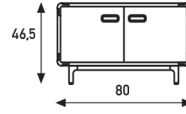

Extens

Khodi Feiz 2004/2017

Extens Dressoir Low
Comment

Base and grip in structure powder coat. A colour disparity can appear between the same colour powder coat and lacque. Shelves are not adjustable.

46,5cm high
80cm wide
36cm depth

1 shelf

2 doors