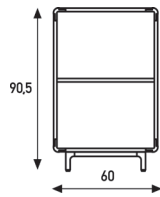

Extens

Khodi Feiz 2004/2017

Extens
Dressoir Medium
Comment

Base and grip in structure powder coat. A colour disparity can appear between the same colour powder coat and lacque. Shelves are not adjustable.

90,5cm high
60cm wide
36cm depth
1 shelf

1 door low
1 shelf

1 door
1 shelf