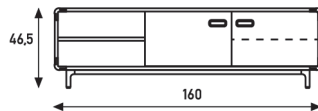

There is a row drilling in the sides of the cupboard. Here there are little holes every 32 mm. over the whole height of the cupboard, so every shelf is in steps of 32 mm. adjustable in height.

The material is 18mm MDF to be finished in lacquer or veneer. The back side of the Extense is 18 mm MDF, finished in the same execution.

**46,5cm high**  
**80cm wide**  
**36cm depth**

**1 shelf**

**2 doors**

**Extens Dressoir Low**  
**Comment**

Base and grip in structure powder coat. A colour disparity can appear between the same colour powder coat and lacque. Shelves are not adjustable.

**46,5cm high**  
**120cm wide**  
**36cm depth**

**1 door right**  
**1 shelf left**

**1 door left**  
**1 shelf right**

**2 doors**

**Extens Dressoir Low**  
**Comment**

Base and grip in structure powder coat. A colour disparity can appear between the same colour powder coat and lacque. Shelves are not adjustable.

**46,5cm high**  
**160cm wide**  
**36cm depth**

**2 doors right + 1 shelf**  
**1 shelf left**

**2 doors left + 1 shelf**  
**1 shelf right**

**3 doors**  
**1 shelf left**  
**1 shelf right**

**Extens Dressoir Medium**  
**Comment**