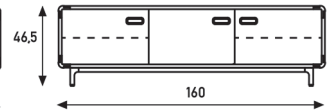

There is a row drilling in the sides of the cupboard. Here there are little holes every 32 mm. over the whole height of the cupboard, so every shelf is in steps of 32 mm. adjustable in height.

The material is 18mm MDF to be finished in lacquer or veneer. The back side of the Extense is 18 mm MDF, finished in the same execution.

**46,5cm high**  
**80cm wide**  
**36cm depth**

**1 shelf**

**2 doors**

**Extens Dressoir Low**  
**Comment**

Base and grip in structure powder coat. A colour disparity can appear between the same colour powder coat and lacque. Shelves are not adjustable.

**46,5cm high**  
**120cm wide**  
**36cm depth**

**1 door right**  
**1 shelf left**

**1 door left**  
**1 shelf right**

**2 doors**

**Extens Dressoir Low**  
**Comment**

Base and grip in structure powder coat. A colour disparity can appear between the same colour powder coat and lacque. Shelves are not adjustable.