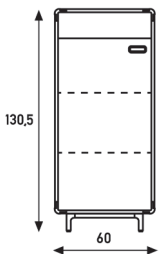

**46,5cm high**  
**160cm wide**  
**36cm depth**

**2 doors right + 1 shelf**  
**1 shelf left**

**2 doors left + 1 shelf**  
**1 shelf right**

**3 doors**  
**1 shelf left**  
**1 shelf right**

**Extens Dressoir Medium**  
**Comment**

**90,5cm high**  
**60cm wide**  
**36cm depth**  
**1 shelf**

**1 door low**  
**1 shelf**

**1 door**  
**1 shelf**

**Extens**  
**Dressoir Medium**  
**Comment**

Base and grip in structure powder coat. A colour disparity can appear between the same colour powder coat and lacque. Shelves are not adjustable.

**90cm high**  
**120cm wide**  
**36cm depth**  
**2 doors**  
**1 shelf left, 1 shelf right**

**Extens**  
**Dressoir High**  
**Comment**

Base and grip in structure powder coat. A colour disparity can appear between the same colour powder coat and lacque. Shelves are not adjustable.

**130,5cm high**  
**120cm wide**  
**36cm depth**  
**2 doors**  
**2 shelves left, 2 shelves right**