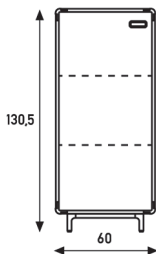

**46,5cm high**  
**160cm wide**  
**36cm depth**

**2 doors right + 1 shelf**  
**1 shelf left**

**2 doors left + 1 shelf**  
**1 shelf right**

**3 doors**  
**1 shelf left**  
**1 shelf right**

**Extens Dressoir Medium**  
**Comment**

**90,5cm high**  
**60cm wide**  
**36cm depth**  
**1 shelf**

**1 door low**  
**1 shelf**

**1 door**  
**1 shelf**

**Extens**  
**Dressoir Medium**  
**Comment**

Base and grip in structure powder coat. A colour disparity can appear between the same colour powder coat and lacque. Shelves are not adjustable.

**90cm high**  
**120cm wide**  
**36cm depth**  
**2 doors**  
**1 shelf left, 1 shelf right**

**Extens**  
**Dressoir High**  
**Comment**

Base and grip in structure powder coat. A colour disparity can appear between the same colour powder coat and lacque. Shelves are not adjustable.

**130,5cm high**  
**120cm wide**  
**36cm depth**  
**2 doors**  
**2 shelves left, 2 shelves right**