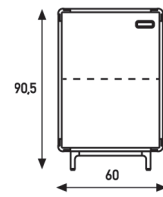

Extens

Khodi Feiz 2004/2017

Extens
Dressoir Medium
Comment

Base and grip in structure powder coat. A colour disparity can appear between the same colour powder coat and lacque. Shelves are not adjustable.

90,5cm high
60cm wide
36cm depth
1 shelf

1 door low
1 shelf

1 door
1 shelf