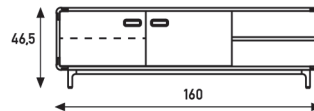

There is a row drilling in the sides of the cupboard. Here there are little holes every 32 mm. over the whole height of the cupboard, so every shelf is in steps of 32 mm. adjustable in height.

The material is 18mm MDF to be finished in lacquer or veneer. The back side of the Extense is 18 mm MDF, finished in the same execution.

**46,5cm high**  
**80cm wide**  
**36cm depth**

**1 shelf**

**2 doors**

**Extens Dressoir Low**  
**Comment**

Base and grip in structure powder coat. A colour disparity can appear between the same colour powder coat and lacque. Shelves are not adjustable.

**46,5cm high**  
**120cm wide**  
**36cm depth**

**1 door right**  
**1 shelf left**

**1 door left**  
**1 shelf right**

**2 doors**

**Extens Dressoir Low**  
**Comment**

Base and grip in structure powder coat. A colour disparity can appear between the same colour powder coat and lacque. Shelves are not adjustable.

**46,5cm high**  
**160cm wide**  
**36cm depth**

**2 doors right + 1 shelf**  
**1 shelf left**

**2 doors left + 1 shelf**  
**1 shelf right**

**3 doors**  
**1 shelf left**  
**1 shelf right**

**Extens Dressoir Medium**  
**Comment**