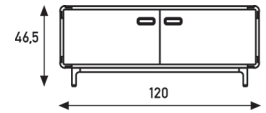

There is a row drilling in the sides of the cupboard. Here there are little holes every 32 mm. over the whole height of the cupboard, so every shelf is in steps of 32 mm. adjustable in height.

The material is 18mm MDF to be finished in lacquer or veneer. The back side of the Extense is 18 mm MDF, finished in the same execution.

**46,5cm high**  
**80cm wide**  
**36cm depth**

**1 shelf**

**2 doors**

**Extens Dressoir Low**  
**Comment**

Base and grip in structure powder coat. A colour disparity can appear between the same colour powder coat and lacque. Shelves are not adjustable.

**46,5cm high**  
**120cm wide**  
**36cm depth**

**1 door right**  
**1 shelf left**

**1 door left**  
**1 shelf right**

**2 doors**

**Extens Dressoir Low**  
**Comment**

Base and grip in structure powder coat. A colour disparity can appear between the same colour powder coat and lacque. Shelves are not adjustable.