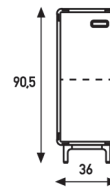

**46,5cm high**  
**80cm wide**  
**36cm depth**

**1 shelf**

**2 doors**

**Extens Dressoir Low**  
**Comment**

Base and grip in structure powder coat. A colour disparity can appear between the same colour powder coat and lacque. Shelves are not adjustable.

**46,5cm high**  
**120cm wide**  
**36cm depth**

**1 door right**  
**1 shelf left**

**1 door left**  
**1 shelf right**

**2 doors**

**Extens Dressoir Low**  
**Comment**

Base and grip in structure powder coat. A colour disparity can appear between the same colour powder coat and lacque. Shelves are not adjustable.

**46,5cm high**  
**160cm wide**  
**36cm depth**

**2 doors right + 1 shelf**  
**1 shelf left**

**2 doors left + 1 shelf**  
**1 shelf right**

**3 doors**  
**1 shelf left**  
**1 shelf right**

**Extens Dressoir Medium**  
**Comment**

Base and grip in structure powder coat. A colour disparity can appear between the same colour powder coat and lacque. Shelves are not adjustable.

**90,5cm high**  
**36cm wide**  
**36cm depth**

**1 shelf**