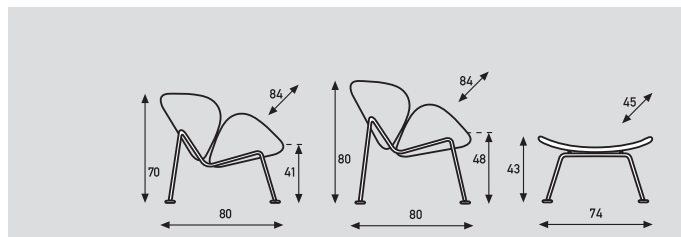

## Base:

- White steel
- Chromium or powdercoat.
- Black plastic gliders.
- F 437 = relaxed version
- F 437b = active version
- Orange Slice Junior: Maximum burdening 50 kg.

## Seat- and back:

- 2 identical shells of pressed beech.
- Covered with moulded foam.

## Orange Slice

<b>models</b>	F 437 chair low	F 437B chair high	P 437 footstool
<b>meterage</b>	245cm	245cm	105cm
<b>weight</b>	21kg	21kg	10kg
<b>packing</b>	0,64m3	0,64m3	0,25m3

## Orange Slice Junior

<b>models</b>	chair
<b>meterage</b>	183cm
<b>weight</b>	8,5kg
<b>packing</b>	0,41m3