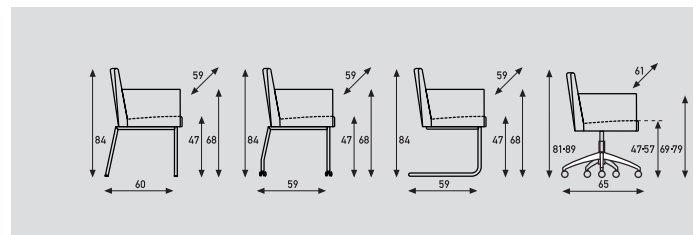

## Paco

models	4-legged	4-legged with castors	sledge	5-legged height adjustable
<b>meterage</b>	155cm	155cm	155cm	155cm
<b>weight</b>	13kg	13kg	14kg	
<b>packing</b>	0,33m3	0,33m3	0,33m3	0,33m3