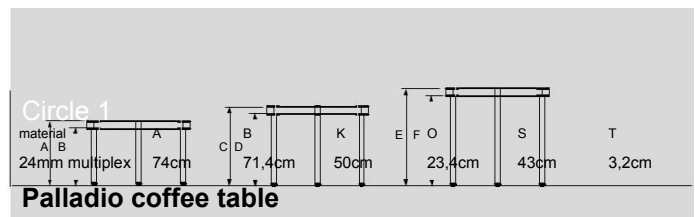

Options

Gliders with felt

Base sanded stainless steel

Base polished stainless steel

Palladio coffee table

material	A	B	C	D	E	F
50mm	38cm	33cm	48cm	43cm	58cm	53cm