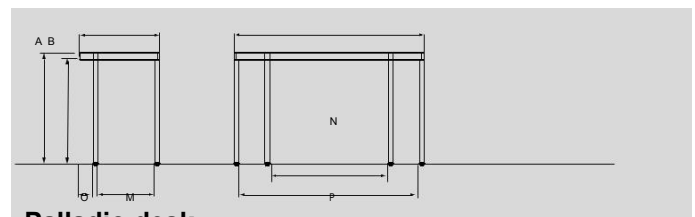

Delivery

Palladio is delivered disassembled.

Options

Gliders with felt

Base sanded stainless steel

Base polished stainless steel

Palladio coffee table

material	A	B	C	D	E	F
50mm	38cm	33cm	48cm	43cm	58cm	53cm