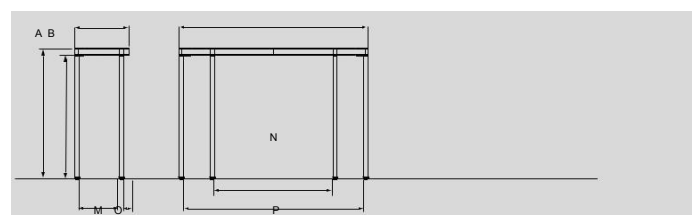

Palladio console

material	A	B	K	L	M	N	O	P
50mm	90cm	85cm	35cm	125cm	28,5cm	68,5cm	3,5cm	122cm
50mm	90cm	85cm	35cm	160cm	28,5cm	103,5cm	3,5cm	157cm