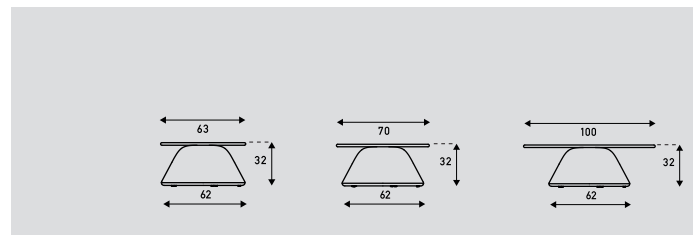

Terp

model	coffee table 32cm high Ø 63cm	coffee table 32cm high Ø 70cm	coffee table 32cm high Ø 100cm
meterage	132cm	132cm	132cm
weight		14,41kg	20kg
packing	0,56m3	0,56m3	0,56m3