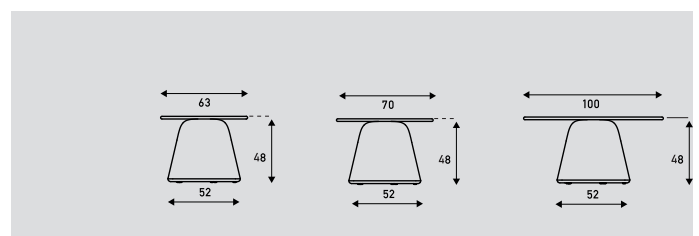

### Tabletop:

- 18mm mdf lacquered or 19mm solid oak transparent lacquered or oil-finish. (option)
- Edge belly milled.
- With fixed tabletop. Mounted by a steel disc with threaded ends.
- Tabletop Ø 100 cm has two metal strips for extra firmness.

### Upholstery:

- Upholstery category: ① ② ③ ④
- Terp has 3 vertical seams.

### Terp

model	coffee table 32cm high Ø 63cm	coffee table 32cm high Ø 70cm	coffee table 32cm high Ø 100cm
meterage	132cm	132cm	132cm
weight		14,41kg	20kg
packing	0,56m3	0,56m3	0,56m3

### Terp

model	coffee table 48cm high Ø 63cm	coffee table 48cm high Ø 70cm	coffee table 48cm high Ø 100cm
meterage	132cm	132cm	132cm
weight	13,38kg		
packing	0,56m3	0,56m3	0,56m3