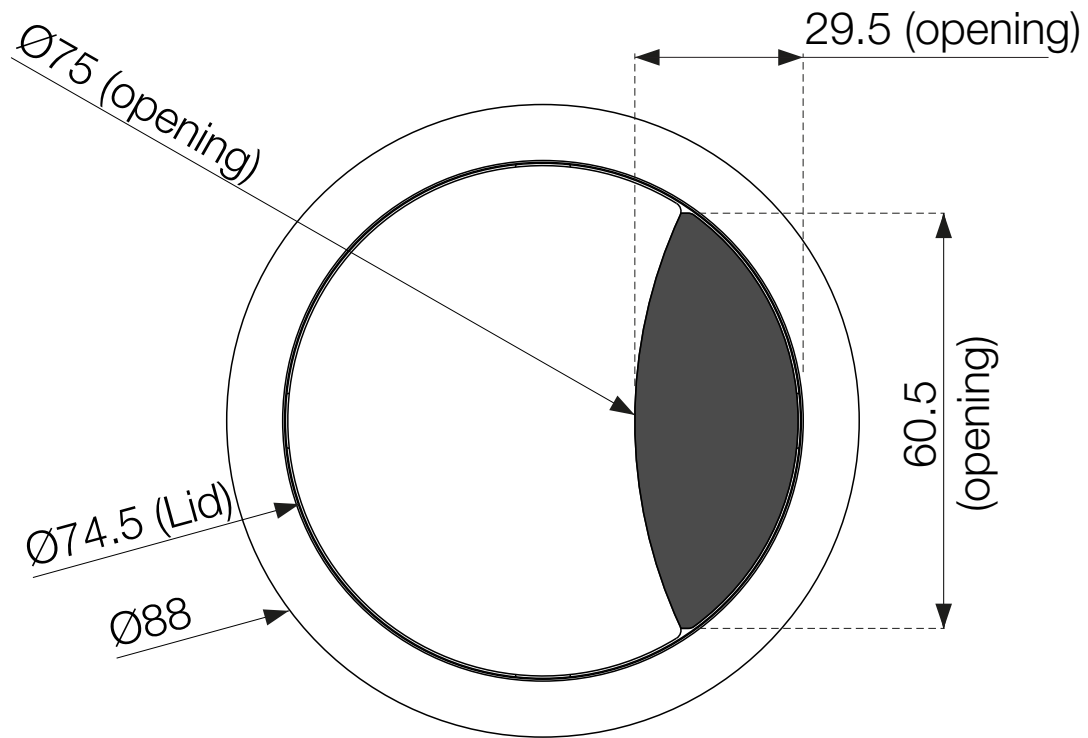

- 429-KS38M
- 429-KS38MW
- 429-KS38MB

Cable feed-through, Ø80 mm

Top view

Side view